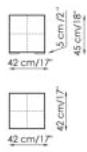

Data sheet

Pouf small
Width: 42cm
Depth: 42cm
Height: 45cm

Pouf large
Width: 81cm
Depth: 81cm
Height: 25cm

Bench
Width: 203cm
Depth: 42cm
Height: 25cm

Bedside table
Width: 81cm
Depth: 42cm
Height: 25cm

Bedside table with steel top
Width: 81cm
Depth: 42cm
Height: 25cm