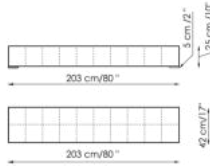

Data sheet

Pouf small
Width: 42cm
Depth: 42cm
Height: 45cm

Pouf large
Width: 81cm
Depth: 81cm
Height: 25cm

Bench
Width: 203cm
Depth: 42cm
Height: 25cm

Bedside table
Width: 81cm
Depth: 42cm
Height: 25cm

Bedside table with steel top
Width: 81cm
Depth: 42cm
Height: 25cm