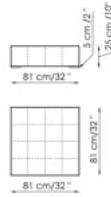

Data sheet

Pouf small
Width: 42cm
Depth: 42cm
Height: 45cm

Pouf large
Width: 81cm
Depth: 81cm
Height: 25cm

Bench
Width: 203cm
Depth: 42cm
Height: 25cm

Bedside table
Width: 81cm
Depth: 42cm
Height: 25cm

Bedside table with steel top
Width: 81cm
Depth: 42cm
Height: 25cm