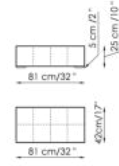

Data sheet

Pouf small
Width: 42cm
Depth: 42cm
Height: 45cm

Pouf large
Width: 81cm
Depth: 81cm
Height: 25cm

Bench
Width: 203cm
Depth: 42cm
Height: 25cm

Bedside table
Width: 81cm
Depth: 42cm
Height: 25cm

Bedside table with steel top
Width: 81cm
Depth: 42cm
Height: 25cm