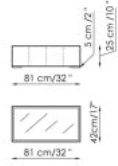

Data sheet

Pouf small
Width: 42cm
Depth: 42cm
Height: 45cm

Pouf large
Width: 81cm
Depth: 81cm
Height: 25cm

Bench
Width: 203cm
Depth: 42cm
Height: 25cm

Bedside table
Width: 81cm
Depth: 42cm
Height: 25cm

Bedside table with steel top
Width: 81cm
Depth: 42cm
Height: 25cm