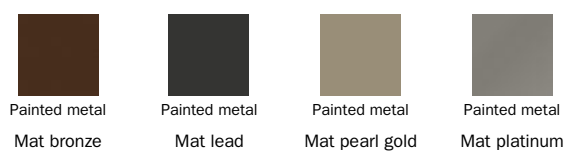

Leather

Feet

Metal

Plus Metal