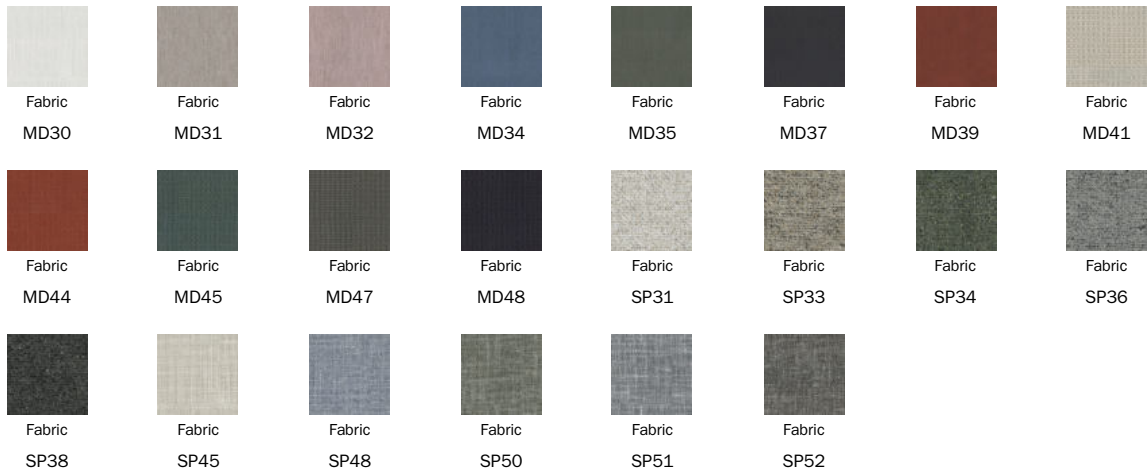

Leather

Feet

Metal

Plus Metal