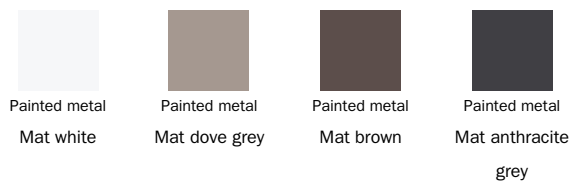

Leather

Feet

Metal

Plus Metal