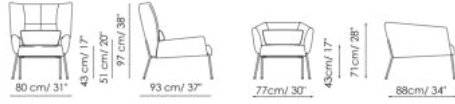

BONALDO

Nikos ego, Nikos low

Nikos ego, an armchair with a soft and enticing design that is an invitation to relaxation, is suitable not only for living spaces, but is perfect also for public environments and areas intended for welcoming. Cosy and welcoming, it is particularly comfortable thanks to its shapes and its lower back cushion in soft down padding, which supports the lower back area. Nikos ego is also available in the version with a low backrest (Nikos low),

Data sheet

Nikos ego

Width: 80cm

Depth: 93cm

Height: 97cm

Nikos low

Width: 77cm

Depth: 88cm