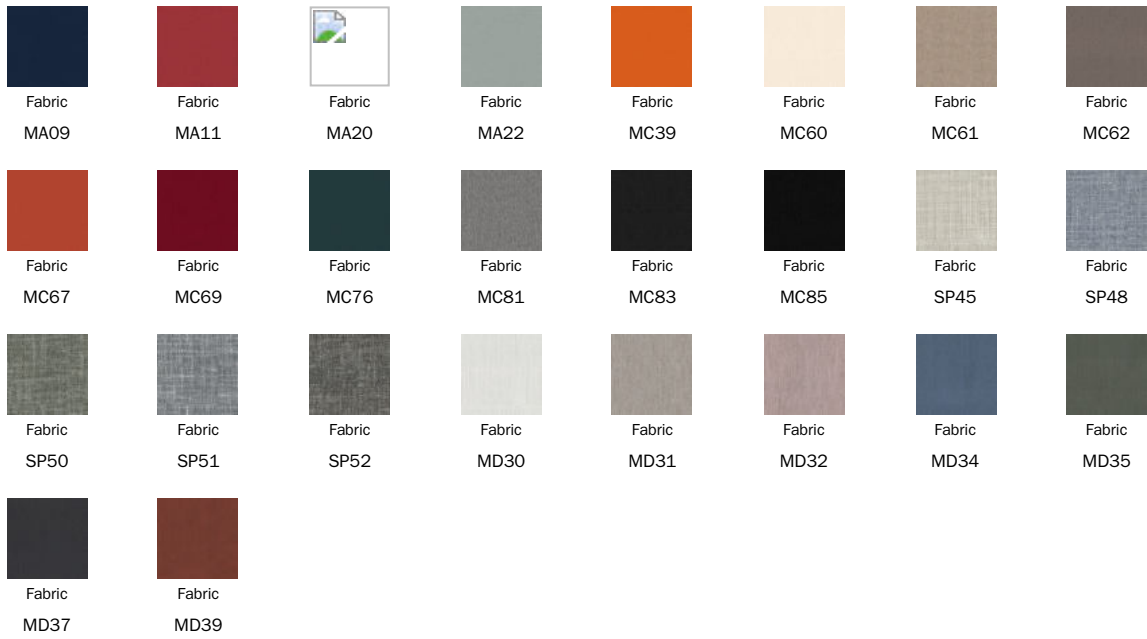

Fabric

MB72

Fabric

MB90

Fabric

MB91

Fabric

MB92

Fabric

MA02

Fabric

MA04

Fabric

MA07

Eco Leather

The samples above represent the complete range of materials and finishes available for this product (regardless of the top shape or size, in the case of tables). Fabrics, eco-leather, leather and emery leather shown in this website are a selection. Colors and finishes are approximate and may slightly differ from actual ones. Please visit Bonaldo dealers to see the complete sample collection and get further details about our products.