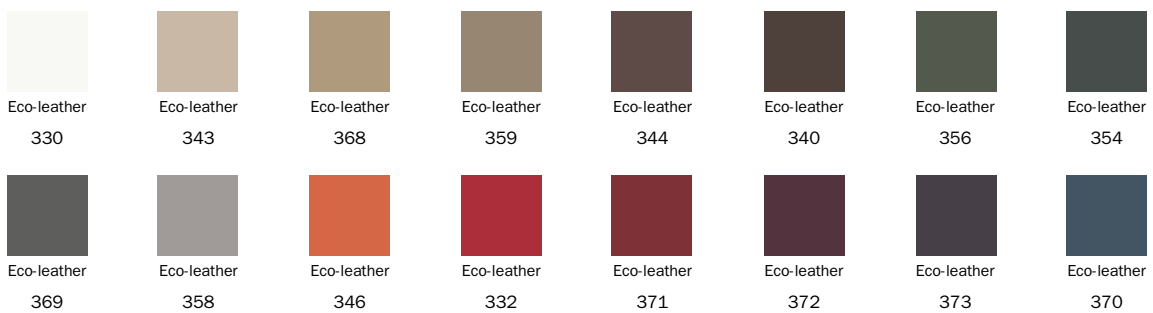

Fabric
SP21

Fabric
SP22

Fabric
SP23

Fabric
MB66

Fabric
MB67

Fabric
MB72

Fabric
MB90

Fabric
MB91

Fabric
MB92

Fabric
SP01

Fabric
SP04

Fabric
SP05

Fabric
SP06

Fabric
SP07

Fabric
MA02

Leather

Eco Leather

Eco-leather
353

Eco-leather
341

Base

Metal

Painted metal
Mat white

Painted metal
Mat dove grey

Painted metal
Mat anthracite
grey

Painted metal
Mat black

Painted metal
Mat brown

Plus Metal

Painted metal
Mat bronze

Painted metal
Mat lead

Painted metal
Mat pearl gold

Painted metal
Mat platinum

Special Metal