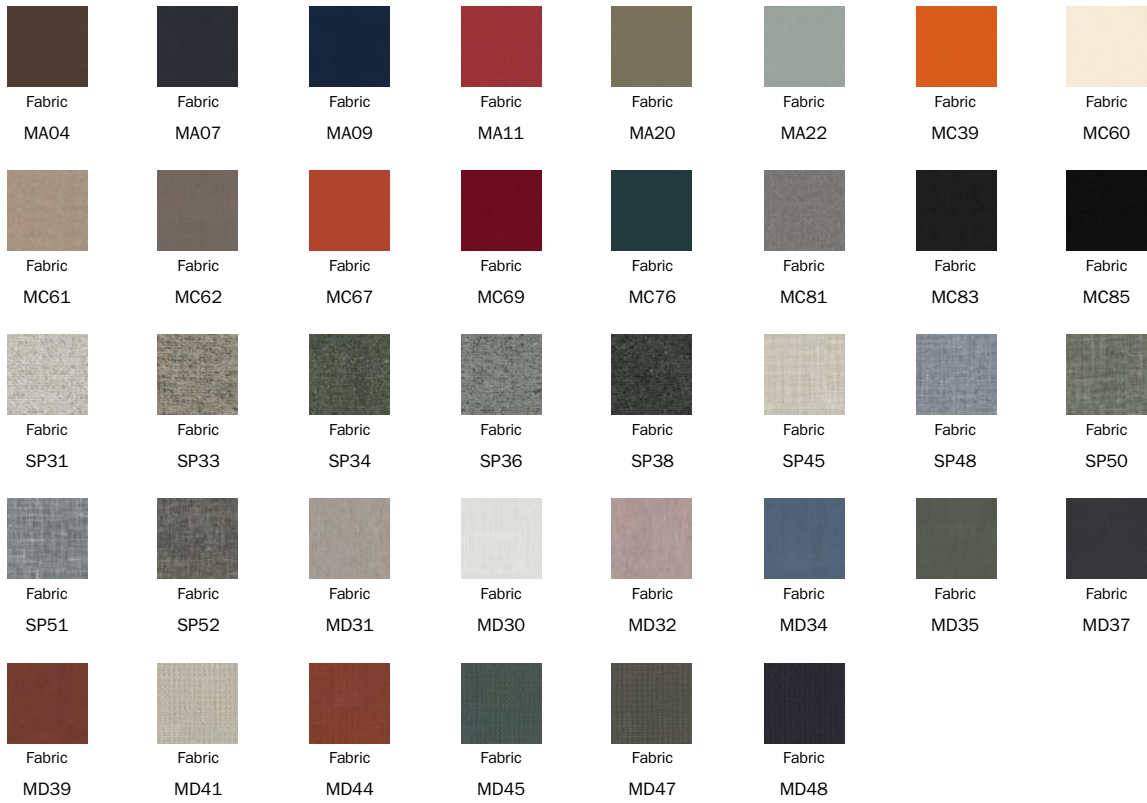

Fabric
MB92

Fabric
SP01

Fabric
SP04

Fabric
SP05

Fabric
SP06

Fabric
SP07

Fabric
MA02

Leather

Eco Leather

Eco-leather
353

Eco-leather
341

Base

Metal

Painted metal
Mat white

Painted metal
Mat dove grey

Painted metal
Mat anthracite
grey

Painted metal
Mat black

Painted metal
Mat brown

Plus Metal

Painted metal
Mat bronze

Painted metal
Mat lead

Painted metal
Mat pearl gold

Painted metal
Mat platinum

Special Metal

Metal finish
Mat copper

Metal finish
Mat brass

Metal finish
Black nickel

Metal finish
Chromed

The samples above represent the complete range of materials and finishes available for this product (regardless of the top shape or size, in the case of tables). Fabrics, eco-leather, leather and emery leather shown in this website are a selection. Colors and finishes are approximate and may slightly differ from actual ones. Please visit Bonaldo dealers to see the complete sample collection and get further details about our products.