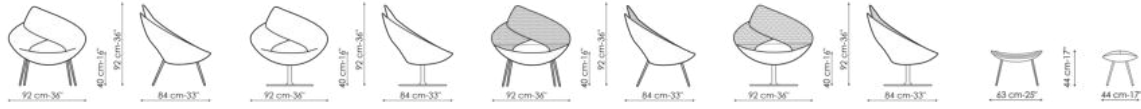

leather or leather, is fully removable and is available in one-colour or two-colour (different for the front part of the seat and the back backrest) versions. For the lower part of the armchair, in painted metal, one can opt for four thin legs or for an original swivel base. Also available in the Lock ego version with quilting.

Data sheet

Lock

Width: 92cm
Depth: 84cm
Height: 92cm

Lock swivel base

Width: 92cm
Depth: 84cm
Height: 92cm

Lock ego

Width: 92cm
Depth: 84cm
Height: 92cm

Lock ego swivel base

Width: 92cm
Depth: 84cm
Height: 92cm

Footrest

Width: 63cm
Depth: 44cm
Height: 44cm

Footrest ego

Width: 63cm
Depth: 44cm
Height: 44cm

Cover

Fabric

Fabric
9B02