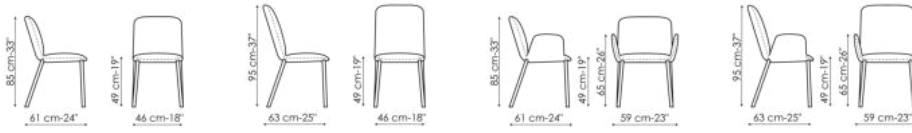

BONALDO

Ika, Ika up, Miss Ika, Miss Ika up

Designer: Bartoli Design

Ika is a family of chairs characterised by a simple silhouette and generous curves that transmit, already from the first glance, a profound sensation of comfort. Not only a visual comfort, but most of all a sensorial one: the abundant padding transforms the seat into a soft and welcoming embrace, to ensure maximum comfort. Along with Ika, the following variants are

available: Miss Ika (with comfortable armrests), Ika up (with high backrest) and Miss Ika up (with high backrest and armrests). All the variants are available completely upholstered in fabric, leather or eco-leather, or with legs in metal in different colours.

Data sheet

Ika

Width: 46cm

Depth: 61cm

Height: 85cm

Ika up

Width: 46cm

Depth: 63cm

Height: 95cm

Miss Ika

Width: 59cm

Depth: 61cm

Height: 85cm

Miss Ika up

Width: 59cm

Depth: 63cm