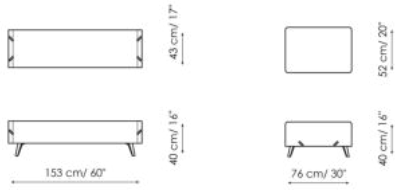

Data sheet

Cuff bench

Width: 153cm

Depth: 43cm

Height: 40cm

Cuff pouf

Width: 76cm

Depth: 52cm