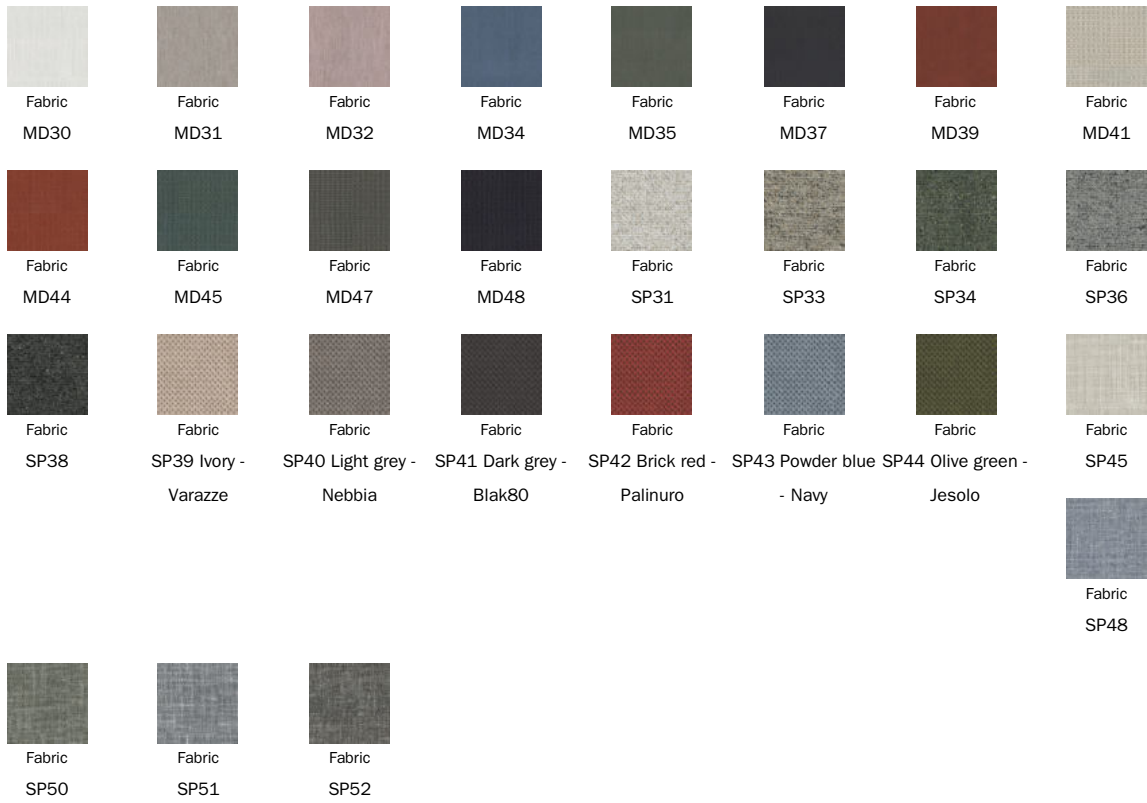

Height: 40cm

Cover

Fabric

Leather

Eco Leather

Eco-leather
353

Eco-leather
341

Frogs and insert

Leather Capri
L51

Leather Capri
L06

Feet

Metal

Painted metal
Mat white

Painted metal
Mat silver

Painted metal
Mat dove grey

Painted metal
Mat anthracite
grey

Painted metal
Mat black

Painted metal
Mat brass 30

Painted metal
Mat copper 30

Plus Metal

Painted metal
Mat bronze

Painted metal
Mat lead

Painted metal
Mat pearl gold

Painted metal
Mat platinum

Wood

Painted wood
Anthracite grey

Painted wood
Silver

The samples above represent the complete range of materials and finishes available for this product (regardless of the top shape or size, in the case of tables). Fabrics, eco-leather, leather and emery leather shown in this website are a selection. Colors and finishes are approximate and may slightly differ from actual ones. Please visit Bonaldo dealers to see the complete sample collection and get further details about our products.