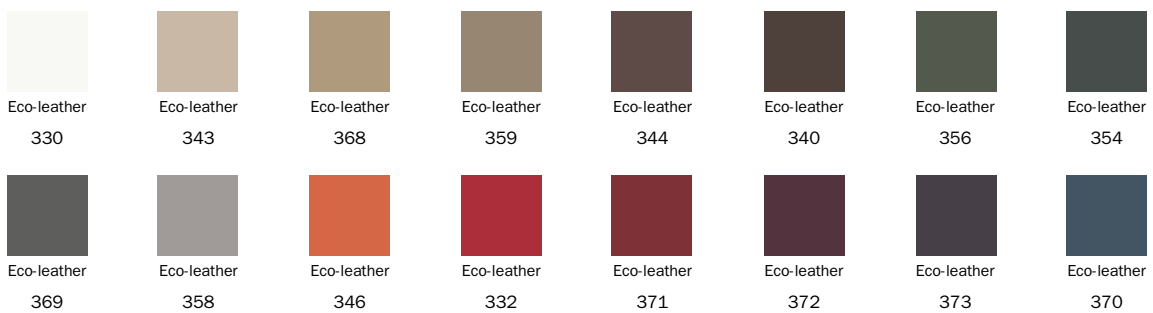

Height: 40cm

Cover

Fabric

Leather

Eco Leather

Eco-leather
353

Eco-leather
341

Frogs and insert

Leather

Leather Capri
L08

Leather Capri
L09

Leather Capri
L26

Leather Capri
L30

Leather Capri
L34

Leather Capri
L43

Leather Capri
L44

Wood

Painted wood
Anthracite grey

Painted wood
Silver

The samples above represent the complete range of materials and finishes available for this product (regardless of the top shape or size, in the case of tables). Fabrics, eco-leather, leather and emery leather shown in this website are a selection. Colors and finishes are approximate and may slightly differ from actual ones. Please visit Bonaldo dealers to see the complete sample collection and get further details about our products.