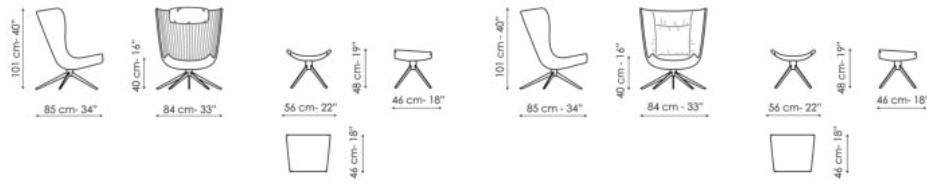

BONALDO

Colibrì

Designer: Fabrice Berrux

Colibrì armchair looks like it is light-weight, yet at the same time appears to have an imposing presence in the space. This armchair has a generous seat that comfortably welcomes its guests and envelops them with its large backrest. The oversize seat and backrest are supported by an apparently slender base to create an interesting game of balances. The five-spoke swivel base lends the overall image lightness and motion, recalling that

Data sheet

Colibrì

Width: 84cm

Depth: 85cm

Height: 101cm

Footrest

Width: 46cm

Depth: 56cm

Height: 48cm

Colibrì soft

Width: 84cm

Depth: 85cm

Height: 101cm

Footrest soft

Width: 56cm

Depth: 46cm