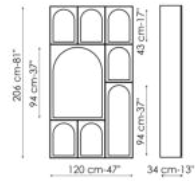

Data sheet

Combination 1
Width: 120cm
Depth: 34cm
Height: 206cm

Combination 2
Width: 120cm
Depth: 34cm
Height: 206cm

Combination 3
Width: 120cm
Depth: 34cm
Height: 206cm

Combination 4
Width: 120cm
Depth: 34cm
Height: 206cm

Combination 5
Width: 120cm
Depth: 34cm
Height: 206cm

Combination 6
Width: 120cm
Depth: 34cm
Height: 206cm

Tv stand
Width: 160cm
Depth: 34cm
Height: 206cm

Bench
Width: 160cm
Depth: 34cm
Height: 43cm

Shelf 40
Width: 40cm
Depth: 34cm
Height: -cm

Shelf 80
Width: 80cm
Depth: 34cm
Height: -cm

Front

Wood

Lacquered wood
Mat white

Side and inside

Wood

Lacquered wood
Mat anthracite
grey

Shelves