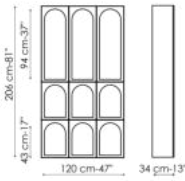

Data sheet

Combination 1
Width: 120cm
Depth: 34cm
Height: 206cm

Combination 2
Width: 120cm
Depth: 34cm
Height: 206cm

Combination 3
Width: 120cm
Depth: 34cm
Height: 206cm

Combination 4
Width: 120cm
Depth: 34cm
Height: 206cm

Combination 5
Width: 120cm
Depth: 34cm
Height: 206cm

Combination 6
Width: 120cm
Depth: 34cm
Height: 206cm

Tv stand
Width: 160cm
Depth: 34cm
Height: 206cm

Bench
Width: 160cm
Depth: 34cm
Height: 43cm

Shelf 40
Width: 40cm
Depth: 34cm
Height: -cm

Shelf 80
Width: 80cm
Depth: 34cm
Height: -cm

Front

Wood

Lacquered wood
Mat white

Side and inside

Wood

Lacquered wood
Mat anthracite
grey

Shelves