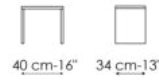

Data sheet

Combination 1
Width: 120cm
Depth: 34cm
Height: 206cm

Combination 2
Width: 120cm
Depth: 34cm
Height: 206cm

Combination 3
Width: 120cm
Depth: 34cm
Height: 206cm

Combination 4
Width: 120cm
Depth: 34cm
Height: 206cm

Combination 5
Width: 120cm
Depth: 34cm
Height: 206cm

Combination 6
Width: 120cm
Depth: 34cm
Height: 206cm

Tv stand
Width: 160cm
Depth: 34cm
Height: 206cm

Bench
Width: 160cm
Depth: 34cm
Height: 43cm

Shelf 40
Width: 40cm
Depth: 34cm
Height: -cm

Shelf 80
Width: 80cm
Depth: 34cm
Height: -cm

Front

Wood

Lacquered wood
Mat white

Side and inside

Wood

Lacquered wood
Mat anthracite
grey

Shelves