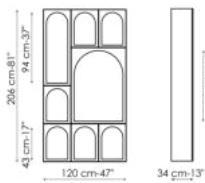

Data sheet

Combination 1
Width: 120cm
Depth: 34cm
Height: 206cm

Combination 2
Width: 120cm
Depth: 34cm
Height: 206cm

Combination 3
Width: 120cm
Depth: 34cm
Height: 206cm

Combination 4
Width: 120cm
Depth: 34cm
Height: 206cm

Combination 5
Width: 120cm
Depth: 34cm
Height: 206cm

Combination 6
Width: 120cm
Depth: 34cm
Height: 206cm

Tv stand
Width: 160cm
Depth: 34cm
Height: 206cm

Bench
Width: 160cm
Depth: 34cm
Height: 43cm

Shelf 40
Width: 40cm
Depth: 34cm
Height: -cm

Shelf 80
Width: 80cm
Depth: 34cm
Height: -cm

Front

Wood

Lacquered wood
Mat white

Side and inside

Wood

Lacquered wood
Mat anthracite
grey

Shelves