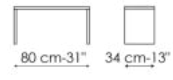

Data sheet

Combination 1
Width: 120cm
Depth: 34cm
Height: 206cm

Combination 2
Width: 120cm
Depth: 34cm
Height: 206cm

Combination 3
Width: 120cm
Depth: 34cm
Height: 206cm

Combination 4
Width: 120cm
Depth: 34cm
Height: 206cm

Combination 5
Width: 120cm
Depth: 34cm
Height: 206cm

Combination 6
Width: 120cm
Depth: 34cm
Height: 206cm

Tv stand
Width: 160cm
Depth: 34cm
Height: 206cm

Bench
Width: 160cm
Depth: 34cm
Height: 43cm

Shelf 40
Width: 40cm
Depth: 34cm
Height: -cm

Shelf 80
Width: 80cm
Depth: 34cm
Height: -cm

Front

Wood

Lacquered wood
Mat white

Side and inside

Wood

Lacquered wood
Mat anthracite
grey

Shelves