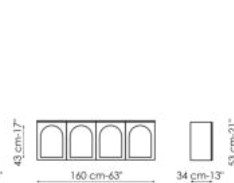

Data sheet

Combination 1
Width: 120cm
Depth: 34cm
Height: 206cm

Combination 2
Width: 120cm
Depth: 34cm
Height: 206cm

Combination 3
Width: 120cm
Depth: 34cm
Height: 206cm

Combination 4
Width: 120cm
Depth: 34cm
Height: 206cm

Combination 5
Width: 120cm
Depth: 34cm
Height: 206cm

Combination 6
Width: 120cm
Depth: 34cm
Height: 206cm

Tv stand
Width: 160cm
Depth: 34cm
Height: 206cm

Bench
Width: 160cm
Depth: 34cm
Height: 43cm

Shelf 40
Width: 40cm
Depth: 34cm
Height: -cm

Shelf 80
Width: 80cm
Depth: 34cm
Height: -cm

Front

Wood

Lacquered wood
Mat white

Side and inside

Wood

Lacquered wood
Mat anthracite
grey

Shelves