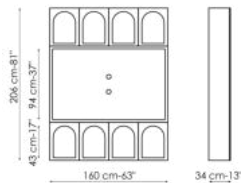

Data sheet

Combination 1
Width: 120cm
Depth: 34cm
Height: 206cm

Combination 2
Width: 120cm
Depth: 34cm
Height: 206cm

Combination 3
Width: 120cm
Depth: 34cm
Height: 206cm

Combination 4
Width: 120cm
Depth: 34cm
Height: 206cm

Combination 5
Width: 120cm
Depth: 34cm
Height: 206cm

Combination 6
Width: 120cm
Depth: 34cm
Height: 206cm

Tv stand
Width: 160cm
Depth: 34cm
Height: 206cm

Bench
Width: 160cm
Depth: 34cm
Height: 43cm

Shelf 40
Width: 40cm
Depth: 34cm
Height: -cm

Shelf 80
Width: 80cm
Depth: 34cm
Height: -cm

Front

Wood

Lacquered wood
Mat white

Side and inside

Wood

Lacquered wood
Mat anthracite
grey

Shelves