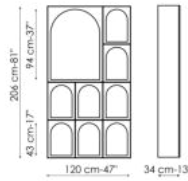

Data sheet

Combination 1
Width: 120cm
Depth: 34cm
Height: 206cm

Combination 2
Width: 120cm
Depth: 34cm
Height: 206cm

Combination 3
Width: 120cm
Depth: 34cm
Height: 206cm

Combination 4
Width: 120cm
Depth: 34cm
Height: 206cm

Combination 5
Width: 120cm
Depth: 34cm
Height: 206cm

Combination 6
Width: 120cm
Depth: 34cm
Height: 206cm

Tv stand
Width: 160cm
Depth: 34cm
Height: 206cm

Bench
Width: 160cm
Depth: 34cm
Height: 43cm

Shelf 40
Width: 40cm
Depth: 34cm
Height: -cm

Shelf 80
Width: 80cm
Depth: 34cm
Height: -cm

Front

Wood

Lacquered wood
Mat white

Side and inside

Wood

Lacquered wood
Mat anthracite
grey

Shelves