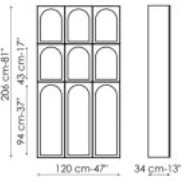

Data sheet

Combination 1
Width: 120cm
Depth: 34cm
Height: 206cm

Combination 2
Width: 120cm
Depth: 34cm
Height: 206cm

Combination 3
Width: 120cm
Depth: 34cm
Height: 206cm

Combination 4
Width: 120cm
Depth: 34cm
Height: 206cm

Combination 5
Width: 120cm
Depth: 34cm
Height: 206cm

Combination 6
Width: 120cm
Depth: 34cm
Height: 206cm

Tv stand
Width: 160cm
Depth: 34cm
Height: 206cm

Bench
Width: 160cm
Depth: 34cm
Height: 43cm

Shelf 40
Width: 40cm
Depth: 34cm
Height: -cm

Shelf 80
Width: 80cm
Depth: 34cm
Height: -cm

Front

Wood

Lacquered wood
Mat white

Side and inside

Wood

Lacquered wood
Mat anthracite
grey

Shelves