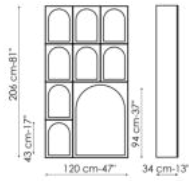

Data sheet

Combination 1
Width: 120cm
Depth: 34cm
Height: 206cm

Combination 2
Width: 120cm
Depth: 34cm
Height: 206cm

Combination 3
Width: 120cm
Depth: 34cm
Height: 206cm

Combination 4
Width: 120cm
Depth: 34cm
Height: 206cm

Combination 5
Width: 120cm
Depth: 34cm
Height: 206cm

Combination 6
Width: 120cm
Depth: 34cm
Height: 206cm

Tv stand
Width: 160cm
Depth: 34cm
Height: 206cm

Bench
Width: 160cm
Depth: 34cm
Height: 43cm

Shelf 40
Width: 40cm
Depth: 34cm
Height: -cm

Shelf 80
Width: 80cm
Depth: 34cm
Height: -cm

Front

Wood

Lacquered wood
Mat white

Side and inside

Wood

Lacquered wood
Mat anthracite
grey

Shelves