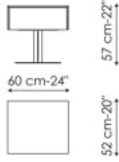

# Data sheet

Bedside table with one drawer  
Width: 60cm  
Depth: 52cm  
Height: 57cm

Bedside table with two drawers  
Width: 60cm  
Depth: 52cm  
Height: 53cm

Drawer chest  
Width: 120cm  
Depth: 52cm  
Height: 88cm

Highboy  
Width: 60cm  
Depth: 52cm  
Height: 133cm