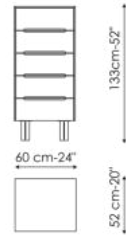

# Data sheet

Bedside table with one drawer  
Width: 60cm  
Depth: 52cm  
Height: 57cm

Bedside table with two drawers  
Width: 60cm  
Depth: 52cm  
Height: 53cm

Drawer chest  
Width: 120cm  
Depth: 52cm  
Height: 88cm

Highboy  
Width: 60cm  
Depth: 52cm  
Height: 133cm