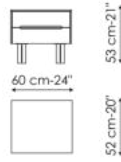

# Data sheet

Bedside table with one drawer  
Width: 60cm  
Depth: 52cm  
Height: 57cm

Bedside table with two drawers  
Width: 60cm  
Depth: 52cm  
Height: 53cm

Drawer chest  
Width: 120cm  
Depth: 52cm  
Height: 88cm

Highboy  
Width: 60cm  
Depth: 52cm  
Height: 133cm