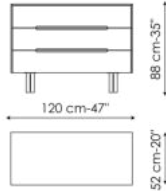

# Data sheet

Bedside table with one drawer  
Width: 60cm  
Depth: 52cm  
Height: 57cm

Bedside table with two drawers  
Width: 60cm  
Depth: 52cm  
Height: 53cm

Drawer chest  
Width: 120cm  
Depth: 52cm  
Height: 88cm

Highboy  
Width: 60cm  
Depth: 52cm  
Height: 133cm