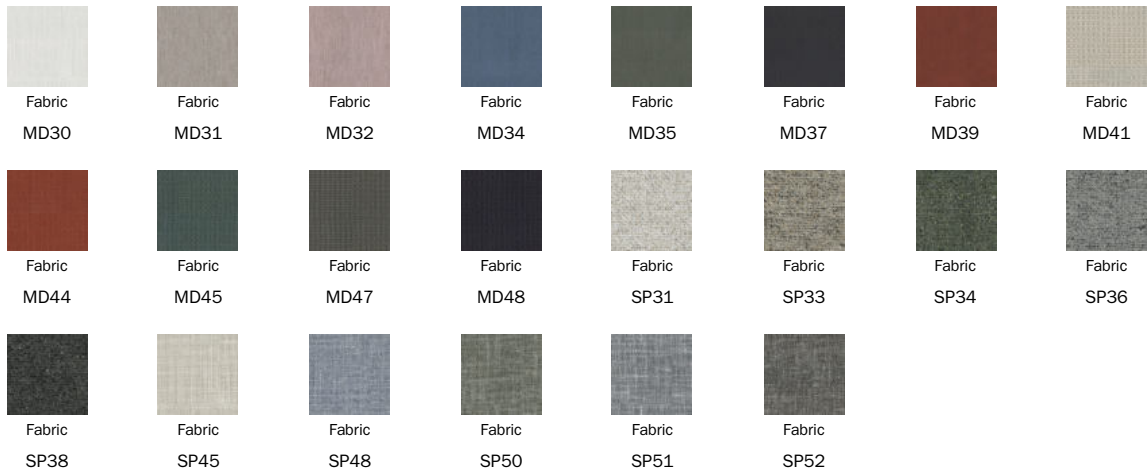

Leather

Insert

Leather

Feet