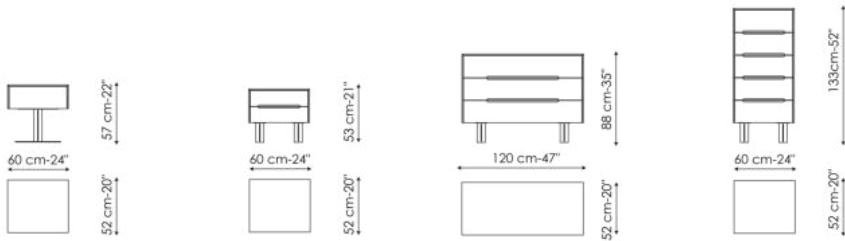

Data sheet

Bedside table with one drawer Bedside table with two

Width: 60cm

Depth: 52cm

Height: 57cm

drawers

Width: 60cm

Depth: 52cm

Height: 53cm

Drawer chest

Width: 120cm

Depth: 52cm

Height: 88cm

Highboy

Width: 60cm

Depth: 52cm

Height: 133cm

Frame

Wood

Veneered wood

Walnut Canaletto

Base

Metal

Painted metal