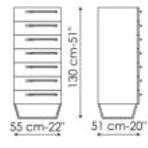

# Data sheet

Bedside table  
Width: 55cm  
Depth: 51cm  
Height: 37cm

Bedside table  
Width: 55cm  
Depth: 51cm  
Height: 35cm

Bedside table  
Width: 55cm  
Depth: 51cm  
Height: 23cm

Drawer chest  
Width: 130cm  
Depth: 58cm  
Height: 83cm

Drawer chest  
Width: 130cm  
Depth: 58cm  
Height: 81cm

Drawer chest  
Width: 130cm  
Depth: 58cm  
Height: 69cm

Highboy  
Width: 55cm  
Depth: 51cm  
Height: 130cm

Highboy  
Width: 55cm  
Depth: 51cm  
Height: 127cm

Highboy  
Width: 55cm  
Depth: 51cm  
Height: 115cm