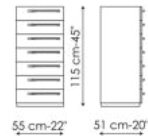

# Data sheet

Bedside table  
Width: 55cm  
Depth: 51cm  
Height: 37cm

Bedside table  
Width: 55cm  
Depth: 51cm  
Height: 35cm

Bedside table  
Width: 55cm  
Depth: 51cm  
Height: 23cm

Drawer chest  
Width: 130cm  
Depth: 58cm  
Height: 83cm

Drawer chest  
Width: 130cm  
Depth: 58cm  
Height: 81cm

Drawer chest  
Width: 130cm  
Depth: 58cm  
Height: 69cm

Highboy  
Width: 55cm  
Depth: 51cm  
Height: 130cm

Highboy  
Width: 55cm  
Depth: 51cm  
Height: 127cm

Highboy  
Width: 55cm  
Depth: 51cm  
Height: 115cm