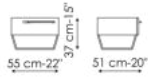

# Data sheet

Bedside table  
Width: 55cm  
Depth: 51cm  
Height: 37cm

Bedside table  
Width: 55cm  
Depth: 51cm  
Height: 35cm

Bedside table  
Width: 55cm  
Depth: 51cm  
Height: 23cm

Drawer chest  
Width: 130cm  
Depth: 58cm  
Height: 83cm

Drawer chest  
Width: 130cm  
Depth: 58cm  
Height: 81cm

Drawer chest  
Width: 130cm  
Depth: 58cm  
Height: 69cm

Highboy  
Width: 55cm  
Depth: 51cm  
Height: 130cm

Highboy  
Width: 55cm  
Depth: 51cm  
Height: 127cm