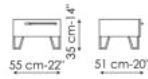

# Data sheet

Bedside table  
Width: 55cm  
Depth: 51cm  
Height: 37cm

Bedside table  
Width: 55cm  
Depth: 51cm  
Height: 35cm

Bedside table  
Width: 55cm  
Depth: 51cm  
Height: 23cm

Drawer chest  
Width: 130cm  
Depth: 58cm  
Height: 83cm