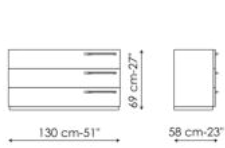

# Data sheet

Bedside table  
Width: 55cm  
Depth: 51cm  
Height: 37cm

Bedside table  
Width: 55cm  
Depth: 51cm  
Height: 35cm

Bedside table  
Width: 55cm  
Depth: 51cm  
Height: 23cm

Drawer chest  
Width: 130cm  
Depth: 58cm  
Height: 83cm

Drawer chest  
Width: 130cm  
Depth: 58cm  
Height: 81cm

Drawer chest  
Width: 130cm  
Depth: 58cm  
Height: 69cm

Highboy  
Width: 55cm  
Depth: 51cm  
Height: 130cm

Highboy  
Width: 55cm  
Depth: 51cm  
Height: 127cm

Highboy  
Width: 55cm  
Depth: 51cm  
Height: 115cm