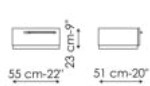

# Data sheet

Bedside table  
Width: 55cm  
Depth: 51cm  
Height: 37cm

Bedside table  
Width: 55cm  
Depth: 51cm  
Height: 35cm

Bedside table  
Width: 55cm  
Depth: 51cm  
Height: 23cm

Drawer chest  
Width: 130cm  
Depth: 58cm  
Height: 83cm

Drawer chest  
Width: 130cm  
Depth: 58cm  
Height: 81cm

Drawer chest  
Width: 130cm  
Depth: 58cm  
Height: 69cm

Highboy  
Width: 55cm  
Depth: 51cm  
Height: 130cm

Highboy  
Width: 55cm  
Depth: 51cm  
Height: 127cm