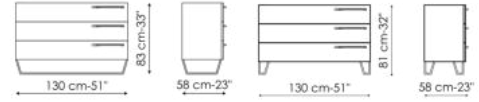

# Data sheet

Bedside table  
Width: 55cm  
Depth: 51cm  
Height: 37cm

Bedside table  
Width: 55cm  
Depth: 51cm  
Height: 35cm

Bedside table  
Width: 55cm  
Depth: 51cm  
Height: 23cm

Drawer chest  
Width: 130cm  
Depth: 58cm  
Height: 83cm

Drawer chest  
Width: 130cm  
Depth: 58cm  
Height: 81cm

Drawer chest  
Width: 130cm  
Depth: 58cm  
Height: 69cm

Highboy  
Width: 55cm  
Depth: 51cm  
Height: 130cm

Highboy  
Width: 55cm  
Depth: 51cm  
Height: 127cm

Highboy  
Width: 55cm  
Depth: 51cm  
Height: 115cm