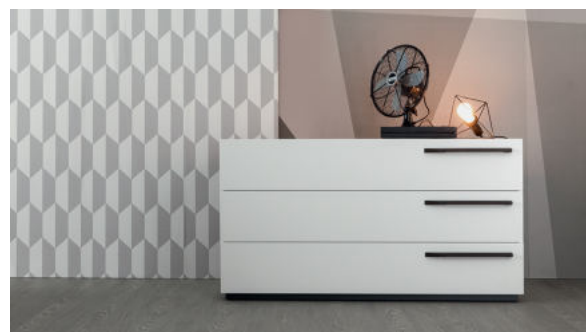

# To Be

Designer: Gino Carollo

To Be is a collection of accessories made up of chest of drawers, bedside table and highboy that can create an organic design in the sleeping area, especially if combined with the Amlet bed, with which it shares the painted metal base, made in an original trapezoidal shape or in the version with inclined feet. An additional option for personalisation is offered by the plinth base, available in numerous colours of painted metal. The structure

is in matt lacquered wood, available in four different colours (white, anthracite grey, red and dove-grey) to satisfy the most sober as well as the boldest tastes and make possible curious combinations with the colours of the base in painted metal. The handles, in heat-treated ash, are an element of continuity that is common to the whole collection.