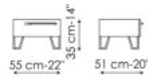

Data sheet

Bedside table
Width: 55cm
Depth: 51cm
Height: 37cm

Bedside table
Width: 55cm
Depth: 51cm
Height: 35cm

Bedside table
Width: 55cm
Depth: 51cm
Height: 23cm

Drawer chest
Width: 130cm
Depth: 58cm
Height: 83cm

Drawer chest
Width: 130cm
Depth: 58cm
Height: 81cm

Drawer chest
Width: 130cm
Depth: 58cm
Height: 69cm

Highboy
Width: 55cm
Depth: 51cm
Height: 130cm

Highboy
Width: 55cm
Depth: 51cm
Height: 127cm

Highboy
Width: 55cm
Depth: 51cm
Height: 115cm