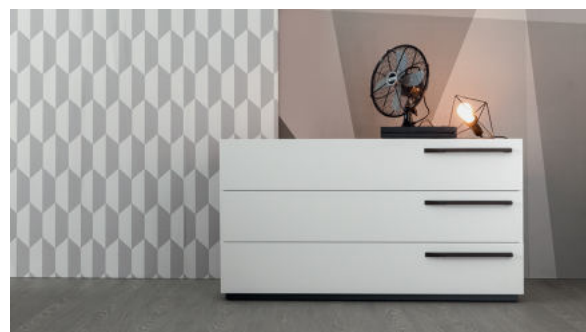

BONALDO

To Be

Designer: Gino Carollo

To Be is a collection of accessories made up of chest of drawers, bedside table and highboy that can create an organic design in the sleeping area, especially if combined with the Amlet bed, with which it shares the painted metal base, made in an original trapezoidal shape or in the version with inclined feet. An additional option for personalisation is offered by the plinth base, available in numerous colours of painted metal. The structure

is in matt lacquered wood, available in four different colours (white, anthracite grey, red and dove-grey) to satisfy the most sober as well as the boldest tastes and make possible curious combinations with the colours of the base in painted metal. The handles, in heat-treated ash, are an element of continuity that is common to the whole collection.