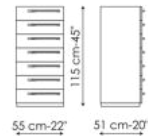

Data sheet

Bedside table
Width: 55cm
Depth: 51cm
Height: 37cm

Bedside table
Width: 55cm
Depth: 51cm
Height: 35cm

Bedside table
Width: 55cm
Depth: 51cm
Height: 23cm

Drawer chest
Width: 130cm
Depth: 58cm
Height: 83cm

Drawer chest
Width: 130cm
Depth: 58cm
Height: 81cm

Drawer chest
Width: 130cm
Depth: 58cm
Height: 69cm

Highboy
Width: 55cm
Depth: 51cm
Height: 130cm

Highboy
Width: 55cm
Depth: 51cm
Height: 127cm

Highboy
Width: 55cm
Depth: 51cm
Height: 115cm