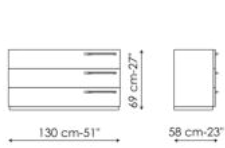

Data sheet

Bedside table
Width: 55cm
Depth: 51cm
Height: 37cm

Bedside table
Width: 55cm
Depth: 51cm
Height: 35cm

Bedside table
Width: 55cm
Depth: 51cm
Height: 23cm

Drawer chest
Width: 130cm
Depth: 58cm
Height: 83cm

Drawer chest
Width: 130cm
Depth: 58cm
Height: 81cm

Drawer chest
Width: 130cm
Depth: 58cm
Height: 69cm

Highboy
Width: 55cm
Depth: 51cm
Height: 130cm

Highboy
Width: 55cm
Depth: 51cm
Height: 127cm

Highboy
Width: 55cm
Depth: 51cm
Height: 115cm