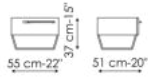

Data sheet

Bedside table
Width: 55cm
Depth: 51cm
Height: 37cm

Bedside table
Width: 55cm
Depth: 51cm
Height: 35cm

Bedside table
Width: 55cm
Depth: 51cm
Height: 23cm

Drawer chest
Width: 130cm
Depth: 58cm
Height: 83cm

Drawer chest
Width: 130cm
Depth: 58cm
Height: 81cm

Drawer chest
Width: 130cm
Depth: 58cm
Height: 69cm

Highboy
Width: 55cm
Depth: 51cm
Height: 130cm

Highboy
Width: 55cm
Depth: 51cm
Height: 127cm

Highboy
Width: 55cm
Depth: 51cm
Height: 115cm