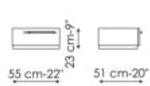

Data sheet

Bedside table
Width: 55cm
Depth: 51cm
Height: 37cm

Bedside table
Width: 55cm
Depth: 51cm
Height: 35cm

Bedside table
Width: 55cm
Depth: 51cm
Height: 23cm

Drawer chest
Width: 130cm
Depth: 58cm
Height: 83cm

Drawer chest
Width: 130cm
Depth: 58cm
Height: 81cm

Drawer chest
Width: 130cm
Depth: 58cm
Height: 69cm

Highboy
Width: 55cm
Depth: 51cm
Height: 130cm

Highboy
Width: 55cm
Depth: 51cm
Height: 127cm

Highboy
Width: 55cm
Depth: 51cm
Height: 115cm