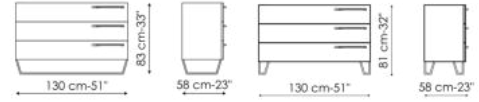

Data sheet

Bedside table
Width: 55cm
Depth: 51cm
Height: 37cm

Bedside table
Width: 55cm
Depth: 51cm
Height: 35cm

Bedside table
Width: 55cm
Depth: 51cm
Height: 23cm

Drawer chest
Width: 130cm
Depth: 58cm
Height: 83cm

Drawer chest
Width: 130cm
Depth: 58cm
Height: 81cm

Drawer chest
Width: 130cm
Depth: 58cm
Height: 69cm

Highboy
Width: 55cm
Depth: 51cm
Height: 130cm

Highboy
Width: 55cm
Depth: 51cm
Height: 127cm

Highboy
Width: 55cm
Depth: 51cm
Height: 115cm