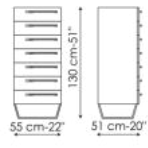

Data sheet

Bedside table
Width: 55cm
Depth: 51cm
Height: 37cm

Bedside table
Width: 55cm
Depth: 51cm
Height: 35cm

Bedside table
Width: 55cm
Depth: 51cm
Height: 23cm

Drawer chest
Width: 130cm
Depth: 58cm
Height: 83cm

Drawer chest
Width: 130cm
Depth: 58cm
Height: 81cm

Drawer chest
Width: 130cm
Depth: 58cm
Height: 69cm

Highboy
Width: 55cm
Depth: 51cm
Height: 130cm

Highboy
Width: 55cm
Depth: 51cm
Height: 127cm

Highboy
Width: 55cm
Depth: 51cm
Height: 115cm