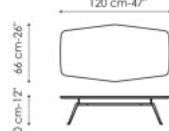

Data sheet

Tie Ø42

Width: 42cm

Depth: 42cm

Height: 50cm

Tie Ø48

Width: 48cm

Depth: 48cm

Height: 40cm

Tie 120

Width: 120cm

Depth: 66cm

Height: 30cm

Tie 150

Width: 150cm

Depth: 77cm

Height: 30cm

Round top

Wood

Lacquered wood
Glossy mauve

Lacquered wood
Glossy marsala

Lacquered wood
Glossy caramel

Lacquered wood
Khaki caramel

Lacquered wood
Glossy peacock
blue