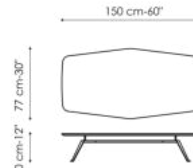

Data sheet

Tie Ø42

Width: 42cm

Depth: 42cm

Height: 50cm

Tie Ø48

Width: 48cm

Depth: 48cm

Height: 40cm

Tie 120

Width: 120cm

Depth: 66cm

Height: 30cm

Tie 150

Width: 150cm

Depth: 77cm

Height: 30cm

Round top

Wood

Lacquered wood
Glossy mauve

Lacquered wood
Glossy marsala

Lacquered wood
Glossy caramel

Lacquered wood
Khaki caramel

Lacquered wood
Glossy peacock
blue