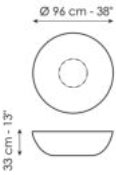

BONALDO

Planet, Big Planet, Planet light, Big Planet light

Designer: Gino Carollo

A definite protagonist of contemporary furnishing: with its hemispherical shape, Planet is a collection of coffee tables with a striking aesthetic impact. It is available in two sizes: Planet and Big Planet. In the Planet light and Big Planet light versions, the coffee table is equipped with internal lighting and the light permeates in a diffused way through the top, in extra-light glass acid-treated white: a choice that enhances its functionality,

Data sheet

Planet
 Width: 96cm
 Depth: 96cm
 Height: 33cm

Planet light
 Width: 96cm
 Depth: 96cm
 Height: 33cm

Big planet
 Width: 117cm
 Depth: 117cm
 Height: 25cm

Big planet light
 Width: 117cm
 Depth: 117cm
 Height: 25cm