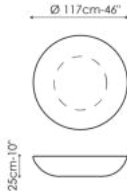

BONALDO

Planet, Big Planet, Planet light, Big Planet light

Designer: Gino Carollo

A definite protagonist of contemporary furnishing: with its hemispherical shape, Planet is a collection of coffee tables with a striking aesthetic impact. It is available in two sizes: Planet and Big Planet. In the Planet light and Big Planet light versions, the coffee table is equipped with internal lighting and the light permeates in a diffused way through the top, in extra-light glass acid-treated white: a choice that enhances its functionality,

Data sheet

Planet
 Width: 96cm
 Depth: 96cm
 Height: 33cm

Planet light
 Width: 96cm
 Depth: 96cm
 Height: 33cm

Big planet
 Width: 117cm
 Depth: 117cm
 Height: 25cm

Big planet light
 Width: 117cm
 Depth: 117cm
 Height: 25cm