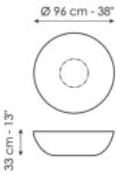

BONALDO

Planet, Big Planet, Planet light, Big Planet light

Designer: Gino Carollo

A definite protagonist of contemporary furnishing: with its hemispherical shape, Planet is a collection of coffee tables with a striking aesthetic impact. It is available in two sizes: Planet and Big Planet. In the Planet light and Big Planet light versions, the coffee table is equipped with internal lighting and the light permeates in a diffused way through the top, in extra-light glass acid-treated white: a choice that enhances its functionality,

Data sheet

Planet
 Width: 96cm
 Depth: 96cm
 Height: 33cm

Planet light
 Width: 96cm
 Depth: 96cm
 Height: 33cm

Big planet
 Width: 117cm
 Depth: 117cm
 Height: 25cm

Big planet light
 Width: 117cm
 Depth: 117cm
 Height: 25cm