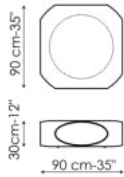

Data sheet

Pebble
Width: 90cm
Depth: 90cm
Height: 30cm

Pebble pouf
Width: 48cm
Depth: 48cm
Height: 45cm

Frame

Plastic

Polyethylene
Mat white

Polyethylene
Mat dove grey

Polyethylene
Mat anthracite
grey