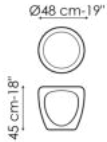

Data sheet

Pebble
Width: 90cm
Depth: 90cm
Height: 30cm

Pebble pouf
Width: 48cm
Depth: 48cm
Height: 45cm

Frame

Plastic

Polyethylene
Mat white

Polyethylene
Mat dove grey

Polyethylene
Mat anthracite
grey