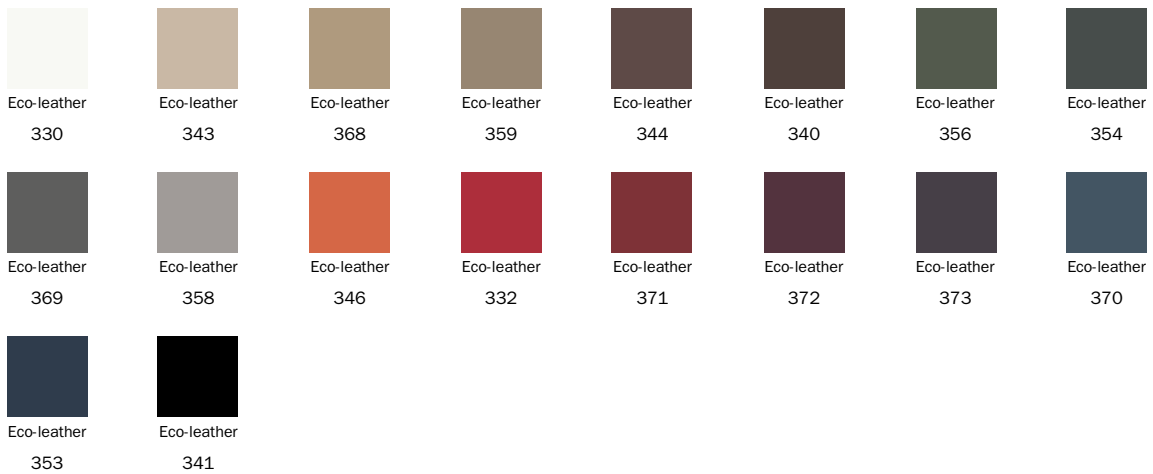

Fabric

MB72

Fabric

MB90

Fabric

MB91

Fabric

MB92

Fabric

MA02

Fabric

MA04

Fabric

MA07

Eco Leather

The samples above represent the complete range of materials and finishes available for this product (regardless of the top shape or size, in the case of tables). Fabrics, eco-leather, leather and emery leather shown in this website are a selection. Colors and finishes are approximate and may slightly differ from actual ones. Please visit Bonaldo dealers to see the complete sample collection and get further details about our products.