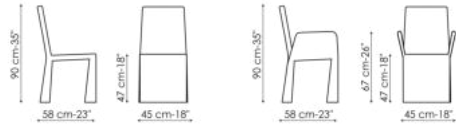

BONALDO

Ketch, Miss Ketch

Ketch is a padded chair designed by Bartoli Design with shapes that are curved and stretched at the same time, without any breaks. The metal frame and comfortable padding are upholstered with leather, eco-leather or fabric upholstery, which are fully removable. Also available in the Miss Ketch variant (with armrests), version that can be combined for a functional and aesthetically consistent result. Characterised by generous and

Data sheet

Ketch

Width: 45cm

Depth: 58cm

Height: 90cm

Miss Ketch

Width: 45cm

Depth: 58cm