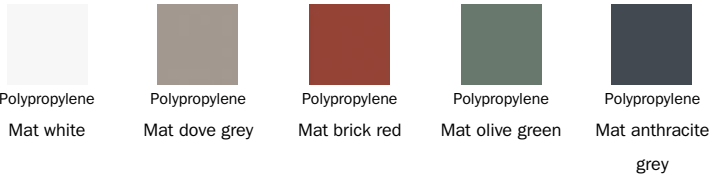

BONALDO

Idole

Designer: Dondoli and Pocci

With a sobriety of its use and image, emphasised by the design of the backrest, which is marked by its single opening. Idole is a light and stackable chair, with monocoque body in resistant plastic material. Proposed in five elegant colours, it is able to fit into every environment with style. Idole is a robust and comfortable object for everyday use, thanks also to the use of innovative materials and production techniques and to

Data sheet

Idole

Width: 47cm
Depth: 54cm
Height: 83cm

Finish

Plastic

The samples above represent the complete range of materials and finishes available for this product (regardless of the top shape or size, in the case of tables). Fabrics, eco-leather, leather and emery leather shown in this website are a selection. Colors and finishes are approximate and may slightly differ from actual ones. Please visit Bonaldo dealers to see the complete sample collection and get further details about our products.