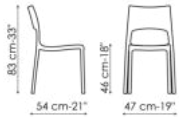

BONALDO

Idole

Designer: Dondoli and Pocci

With a sobriety of its use and image, emphasised by the design of the backrest, which is marked by its single opening. Idole is a light and stackable chair, with monocoque body in resistant plastic material. Proposed in five elegant colours, it is able to fit into every environment with style. Idole is a robust and comfortable object for everyday use, thanks also to the use of innovative materials and production techniques and to

Data sheet

Idole

Width: 47cm
Depth: 54cm
Height: 83cm

Finish

Plastic

The samples above represent the complete range of materials and finishes available for this product (regardless of the top shape or size, in the case of tables). Fabrics, eco-leather, leather and emery leather shown in this website are a selection. Colors and finishes are approximate and may slightly differ from actual ones. Please visit Bonaldo dealers to see the complete sample collection and get further details about our products.