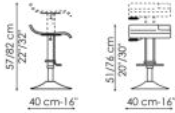

BONALDO

Hoppy

Designer: Giorgio Manzani

Great modernity of its sign and high aesthetic yield of every design detail: Hoppy is a swivel stool, adjustable in height thanks to its piston mechanism. It has a chrome-plated steel structure and a base in chrome-plated satin finish steel; the seat, made of emery leather, is formed by a thin organic and continuous line, and is embellished with black stitching and edges. It is a minimalist piece of furniture, extremely refined,

Data sheet

Hoppy
Width: 40cm
Depth: 40cm
Height: 57-82cm

Seat

Emery Leather

Frame

Special Metal

Base

Special Metal