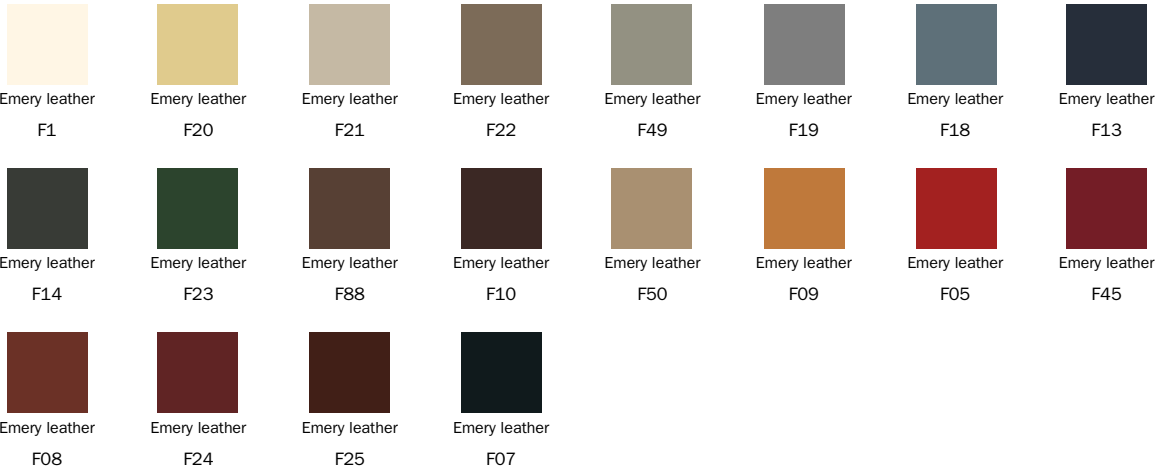

Data sheet

Hoppy
Width: 40cm
Depth: 40cm
Height: 57-82cm

Seat

Emery Leather

Frame

Special Metal