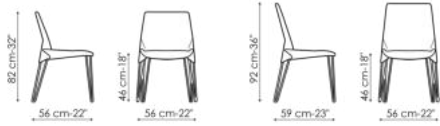

BONALDO

Heron, Heron up

Starting from a flat surface, studying proportions, corners and connections: a game of geometry. A balanced proportion of thin planes, surfaces which bend to reinvigorate the frame, joining together and enhancing the stretched lines that follow the entire perimeter, extending in total lightness and airiness where the rear legs are connected. The word heron as the

Data sheet

Heron

Width: 56cm

Depth: 56cm

Height: 82cm

Heron up

Width: 56cm

Depth: 59cm