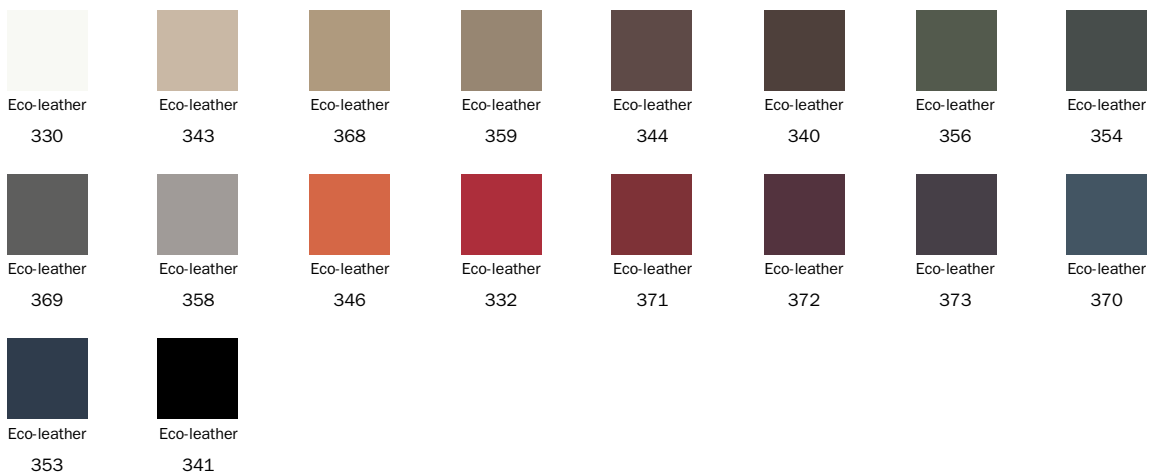

Fabric

MB72

Fabric

MB90

Fabric

MB91

Fabric

MB92

Fabric

MA02

Fabric

MA04

Fabric

MA07

Eco Leather

Legs

Metal

Plus Metal

Painted metal
Mat bronze

Painted metal
Mat lead

Painted metal
Mat pearl gold

Painted metal
Mat platinum

Special Metal

Metal finish
Chromed

Metal finish
Black nickel

The samples above represent the complete range of materials and finishes available for this product (regardless of the top shape or size, in the case of tables). Fabrics, eco-leather, leather and emery leather shown in this website are a selection. Colors and finishes are approximate and may slightly differ from actual ones. Please visit Bonaldo dealers to see the complete sample collection and get further details about our products.