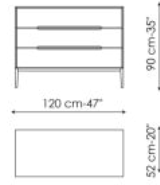

Data sheet

Bedside table low with one drawer

Width: 60cm
Depth: 52cm
Height: 45cm

Bedside table high with one drawer

Width: 60cm
Depth: 52cm
Height: 55cm

Bedside table low with two drawers

Width: 60cm
Depth: 52cm
Height: 55cm

Bedside table high with two drawers

Width: 60cm
Depth: 52cm
Height: 65cm

Drawer chest

Width: 120cm
Depth: 52cm
Height: 90cm

Highboy

Width: 60cm
Depth: 52cm
Height: 135cm

Handle

Wood