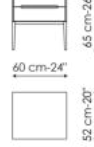

Data sheet

Bedside table low with one drawer

Width: 60cm
Depth: 52cm
Height: 45cm

Bedside table high with one drawer

Width: 60cm
Depth: 52cm
Height: 55cm

Bedside table low with two drawers

Width: 60cm
Depth: 52cm
Height: 55cm

Bedside table high with two drawers

Width: 60cm
Depth: 52cm
Height: 65cm

Drawer chest

Width: 120cm
Depth: 52cm
Height: 90cm

Highboy

Width: 60cm
Depth: 52cm
Height: 135cm

Handle

Wood