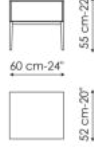

Data sheet

Bedside table low with one drawer

Width: 60cm
Depth: 52cm
Height: 45cm

Bedside table high with one drawer

Width: 60cm
Depth: 52cm
Height: 55cm

Bedside table low with two drawers

Width: 60cm
Depth: 52cm
Height: 55cm

Bedside table high with two drawers

Width: 60cm
Depth: 52cm
Height: 65cm

Drawer chest

Width: 120cm
Depth: 52cm
Height: 90cm

Highboy

Width: 60cm
Depth: 52cm
Height: 135cm

Handle

Wood