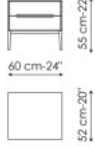

Data sheet

Bedside table low with one drawer

Width: 60cm
Depth: 52cm
Height: 45cm

Bedside table high with one drawer

Width: 60cm
Depth: 52cm
Height: 55cm

Bedside table low with two drawers

Width: 60cm
Depth: 52cm
Height: 55cm

Bedside table high with two drawers

Width: 60cm
Depth: 52cm
Height: 65cm

Drawer chest

Width: 120cm
Depth: 52cm
Height: 90cm

Highboy

Width: 60cm
Depth: 52cm
Height: 135cm

Handle

Wood