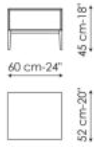

Data sheet

Bedside table low with one drawer

Width: 60cm
Depth: 52cm
Height: 45cm

Bedside table high with one drawer

Width: 60cm
Depth: 52cm
Height: 55cm

Bedside table low with two drawers

Width: 60cm
Depth: 52cm
Height: 55cm

Bedside table high with two drawers

Width: 60cm
Depth: 52cm
Height: 65cm

Drawer chest

Width: 120cm
Depth: 52cm
Height: 90cm

Highboy

Width: 60cm
Depth: 52cm
Height: 135cm

Handle

Wood