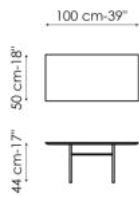

Data sheet

Fard 1
Width: 55cm
Depth: 55cm
Height: 38cm

Fard 2
Width: 100cm
Depth: 50cm
Height: 44cm

Fard 3
Width: 80cm
Depth: 55cm
Height: 33cm

Fard 4
Width: 88cm
Depth: 88cm
Height: 27cm

Fard 5
Width: 150cm
Depth: 75cm
Height: 27cm

Fard 6
Width: 130cm
Depth: 65cm
Height: 27cm

Top

Wood

Veneered wood
Heat-treated oak

Clay

Clay finish and hand spatula effect
Glacier

Clay finish and hand spatula effect
Graphite

Clay finish and hand spatula effect
Neige