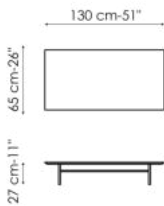

Data sheet

Fard 1
Width: 55cm
Depth: 55cm
Height: 38cm

Fard 2
Width: 100cm
Depth: 50cm
Height: 44cm

Fard 3
Width: 80cm
Depth: 55cm
Height: 33cm

Fard 4
Width: 88cm
Depth: 88cm
Height: 27cm

Fard 5
Width: 150cm
Depth: 75cm
Height: 27cm

Fard 6
Width: 130cm
Depth: 65cm
Height: 27cm

Top

Wood

Veneered wood
Heat-treated oak

Clay

Clay finish and hand spatula effect
Glacier

Clay finish and hand spatula effect
Graphite

Clay finish and hand spatula effect
Neige