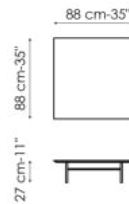

Data sheet

Fard 1
Width: 55cm
Depth: 55cm
Height: 38cm

Fard 2
Width: 100cm
Depth: 50cm
Height: 44cm

Fard 3
Width: 80cm
Depth: 55cm
Height: 33cm

Fard 4
Width: 88cm
Depth: 88cm
Height: 27cm

Fard 5
Width: 150cm
Depth: 75cm
Height: 27cm

Fard 6
Width: 130cm
Depth: 65cm
Height: 27cm

Top

Wood

Veneered wood
Heat-treated oak

Clay

Clay finish and hand spatula effect
Glacier

Clay finish and hand spatula effect
Graphite

Clay finish and hand spatula effect
Neige