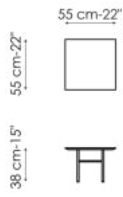

Data sheet

Fard 1
Width: 55cm
Depth: 55cm
Height: 38cm

Fard 2
Width: 100cm
Depth: 50cm
Height: 44cm

Fard 3
Width: 80cm
Depth: 55cm
Height: 33cm

Fard 4
Width: 88cm
Depth: 88cm
Height: 27cm

Fard 5
Width: 150cm
Depth: 75cm
Height: 27cm

Fard 6
Width: 130cm
Depth: 65cm
Height: 27cm

Top

Wood

Veneered wood
Heat-treated oak

Clay

Clay finish and hand spatula effect
Glacier

Clay finish and hand spatula effect
Graphite

Clay finish and hand spatula effect
Neige