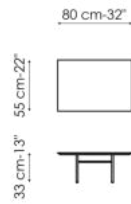

Data sheet

Fard 1
Width: 55cm
Depth: 55cm
Height: 38cm

Fard 2
Width: 100cm
Depth: 50cm
Height: 44cm

Fard 3
Width: 80cm
Depth: 55cm
Height: 33cm

Fard 4
Width: 88cm
Depth: 88cm
Height: 27cm

Fard 5
Width: 150cm
Depth: 75cm
Height: 27cm

Fard 6
Width: 130cm
Depth: 65cm
Height: 27cm

Top

Wood

Veneered wood
Heat-treated oak

Clay

Clay finish and hand spatula effect
Glacier

Clay finish and hand spatula effect
Graphite

Clay finish and hand spatula effect
Neige