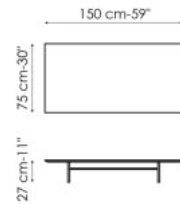

Data sheet

Fard 1
Width: 55cm
Depth: 55cm
Height: 38cm

Fard 2
Width: 100cm
Depth: 50cm
Height: 44cm

Fard 3
Width: 80cm
Depth: 55cm
Height: 33cm

Fard 4
Width: 88cm
Depth: 88cm
Height: 27cm

Fard 5
Width: 150cm
Depth: 75cm
Height: 27cm

Fard 6
Width: 130cm
Depth: 65cm
Height: 27cm

Top

Wood

Veneered wood
Heat-treated oak

Clay

Clay finish and hand spatula effect
Glacier

Clay finish and hand spatula effect
Graphite

Clay finish and hand spatula effect
Neige