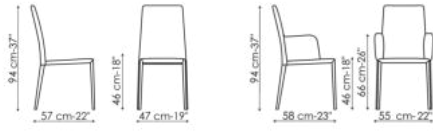

# Data sheet

Eral

Width: 47cm

Depth: 57cm

Height: 94cm

Miss Eral

Width: 55cm

Depth: 58cm

Height: 94cm