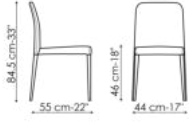

Data sheet

Deli

Width: 44cm

Depth: 55cm

Height: 84.5cm

Cover

Leather

Leather Capri
L08