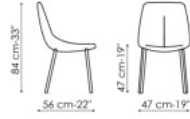

# Data sheet

By

Width: 47cm

Depth: 56cm

Height: 84cm

By met

Width: 47cm

Depth: 56cm

Height: 84cm