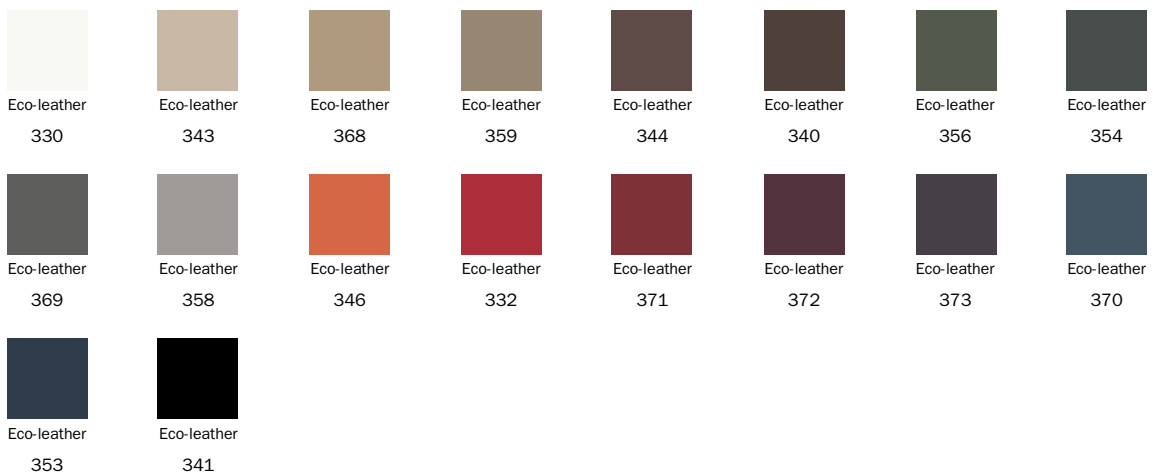

MA02

Fabric

MA04

Fabric

MA07

Eco Leather

Legs - By

Wood

# Legs - By met

## Metal

Painted metal  
Mat white

Painted metal  
Mat anthracite  
grey

Painted metal  
Mat brown

Painted metal  
Mat black

Painted metal  
Mat dove grey

---

## Special Metal

Metal finish  
Chromed

Metal finish  
Black nickel

---

The samples above represent the complete range of materials and finishes available for this product (regardless of the top shape or size, in the case of tables). Fabrics, eco-leather, leather and emery leather shown in this website are a selection. Colors and finishes are approximate and may slightly differ from actual ones. Please visit Bonaldo dealers to see the complete sample collection and get further details about our products.