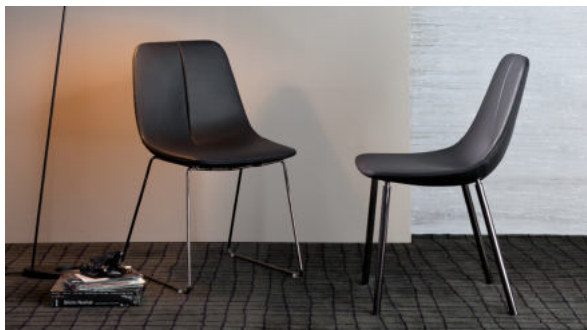

# By, By met

Designer: Bartoli Design

By represents not only a chair, but a true object of affection, an element that gives positive qualities to the spaces of our daily life. By is a chair with a steel frame, comfortable padding in cold foamed polyurethane and upholstery in leather, eco-leather or fabric. The legs, made of solid ash-wood, are available in two chromatic variants. In the By met variant, the

legs are in painted metal or in elegant chrome or black nickel finishes. The design of By and By met is characterised by the line in the middle of the backrest: a sign that becomes a refined sartorial detail, highlighting the exquisite craftsmanship for a result of great versatility, suitable for a use that ranges from the domestic habitat to contract spaces.