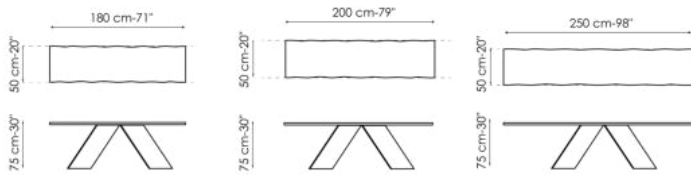

Data sheet

Width: 160cm
Depth: 50cm
Height: 75cm

Width: 180cm
Depth: 50cm
Height: 75cm

Width: 200cm
Depth: 50cm
Height: 75cm

Width: 250cm
Depth: 50cm
Height: 75cm

Width: 160cm
Depth: 50cm
Height: 75cm

Width: 180cm
Depth: 50cm
Height: 75cm

Width: 200cm
Depth: 50cm
Height: 75cm

Width: 250cm
Depth: 50cm
Height: 75cm

Top

Wood

Wood with natural edges
American walnut

Veneered wood
Walnut Canaletto

Veneered wood
Coal polished oak

Veneered wood
Natural polished oak