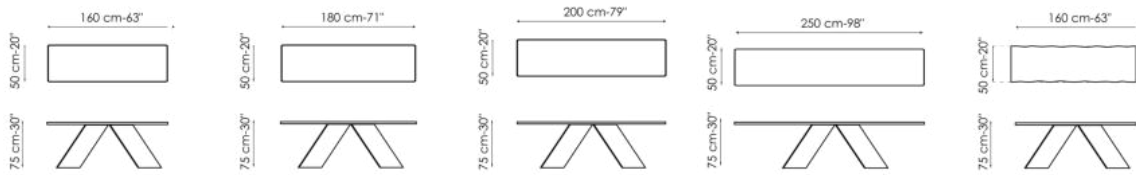

BONALDO

AX console

Geometric, rigorous and linear. To enhance the simplicity of its shape, the AX console focuses on the essential: the two painted metal “sheets” cross one another and support the top, which itself proposes the lines and corners of the AX table by which it is inspired. A form lacking any superfluous elements, highlighting the rationality and rigorous purity of the signs of this collection: the allure of the material contrast between top and

Data sheet

Width: 160cm
Depth: 50cm
Height: 75cm

Width: 180cm
Depth: 50cm
Height: 75cm

Width: 200cm
Depth: 50cm
Height: 75cm

Width: 250cm
Depth: 50cm
Height: 75cm

Width: 160cm
Depth: 50cm
Height: 75cm

Width: 180cm
Depth: 50cm
Height: 75cm

Width: 200cm
Depth: 50cm
Height: 75cm

Width: 250cm
Depth: 50cm
Height: 75cm

Top

Wood

Wood with natural edges
American walnut

Veneered wood
Walnut Canaletto

Veneered wood
Coal polished oak

Veneered wood
Natural polished oak