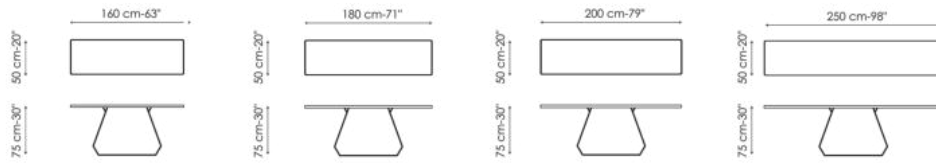

# Data sheet

Width: 160cm  
Depth: 50cm  
Height: 75cm

Width: 180cm  
Depth: 50cm  
Height: 75cm

Width: 200cm  
Depth: 50cm  
Height: 75cm

Width: 250cm  
Depth: 50cm  
Height: 75cm