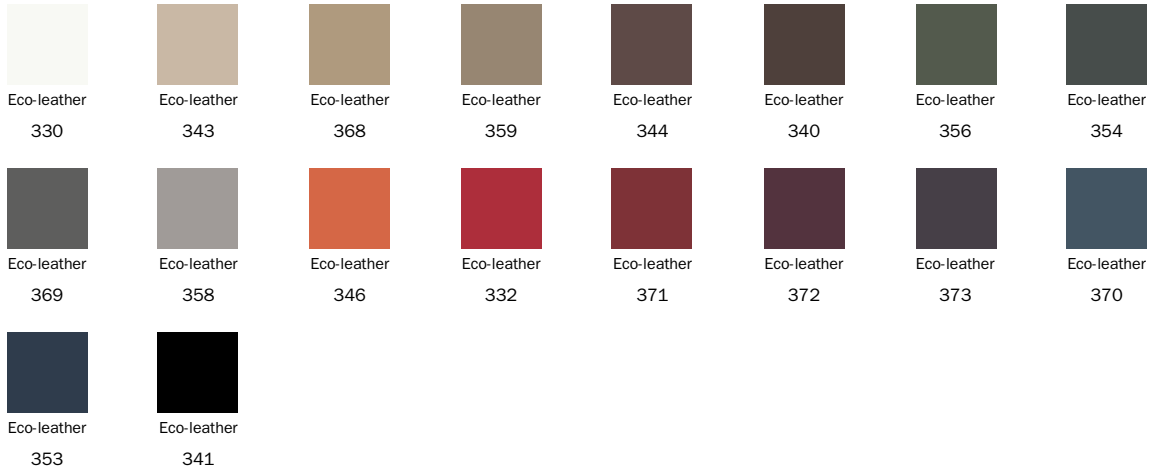

## Cover

Leather

Eco Leather

The samples above represent the complete range of materials and finishes available for this product (regardless of the top shape or size, in the case of tables). Fabrics, eco-leather, leather and emery leather shown in this website are a selection. Colors and finishes are approximate and may slightly differ from actual ones. Please visit Bonaldo dealers to see the complete sample collection and [get further details](#) about our products.