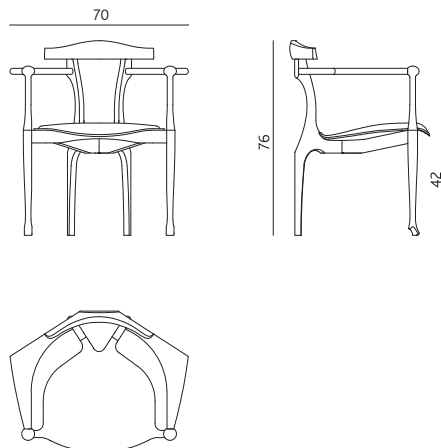

MEASUREMENTS IN CM and INCHES

Bd Barcelona design

Ramon Turró, 126 / 08005 Barcelona
Tel +34 93 458 69 09 / Fax +34 93 207 36 97
bd@bdbarcelona.com / www.bdbarcelona.com

Technical department

Carretera Capellades / km 22,750
Narcís Monturiol, 7 / Pol. Ind Sesrovires
Sant Esteve de Sesrovires / 08635 Barcelona
Tel +34 93 771 30 51