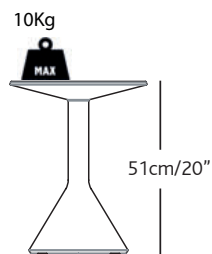

TECHNICAL SPECIFICATIONS

Side Table B

KONSTANTIN GRČIĆ
2016

COMPONENTES and MATERIALS:

A side table made of solid architectural concrete on grey or black.
Regulatory glides included.

DIMENSIONS and WEIGHTS:

Side table: Ø40cm x h.51cm / 12 kg
Ø16" x h.20" / 26,5lbs

FINISHES:

Grey or black.

PACKAGING:

The side table is shipped protected with Porex foam in a wooden and cardboard box.

CLEANING and MAINTENANCE:

The table should be cleaned with damp cloth using only water or a mild soap. Beverage and other liquids stains should be cleaned up **within two hours**. It is recommended that an organic flannel be used. Do not use cleaning products containing solvents or alcohol, or any other derivatives.

*Maximum load on the table is 10 Kg / 22lbs

*It's not recommended to sit on the tables

MEASUREMENTS IN CM AND INCHES

BD Barcelona Design
Ramon Turró, 126 / 08005 Barcelona
Tel +34 93 458 69 09 / Fax +34 93 207 36 97
bd@bdbarcelona.com / www.bdbarcelona.com

Side Table: Ø400mm x 510 mm / 12.18 Kg

ACABADOS:

Gris y negro.

EMBALAJE:

Se entrega la mesa debidamente protegida con espumas de pórex dentro de una caja de cartón.

LIMPIEZA Y MANTENIMIENTO:

La mesa se debe limpiar con un paño húmedo o con un jabón neutro, recomendable usar bayetas ecológicas.