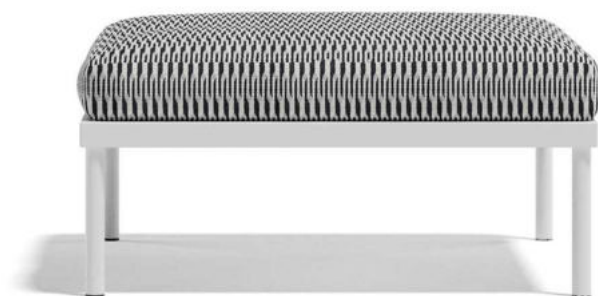

ATMOSPHERA

POUF

Flash Pouf

Design by Atmospha Creative Lab

Structure in epoxy painted aluminum for outdoors.

Cover sheet available on request

Dimensions: 80 x 80 x 42 cm **Weight:** 8 Kg **Volume:** 0.3 m³

Seat height: 42 cm

White aluminum

Graphite
aluminum