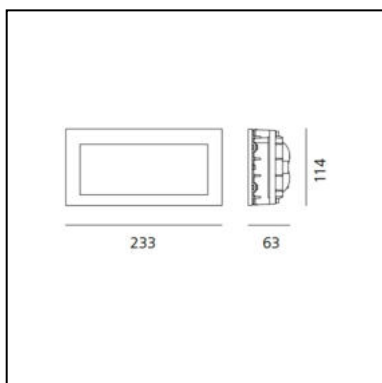

LUMINAIRE

- Watt: **7W**
- Voltage: **220V-240V**
- Delivered lumens output: **189lm**
- CCT: **3000K**
- Efficiency: **100%**
- Efficacy: **27.00lm/W**

DESCRIPTION

Outdoor lamp, installable on walls to provide side lighting for drives or spacious area in gardens, to create a wall washer effect on the ground or ceiling. It's possible to install the device with the light pointed either downwards or upwards.

PRODUCT CODE: T417700W00

FEATURES

- Article Code: **T417700W00**
- Colour: **Black**
- Installation: **Recessed**
- Material: **Aluminum, tempered glass, zamak**
- Series: **Architectural Outdoor**
- Environment: **Outdoor**
- Area contract: **null**
- design by: **Ernesto Gismondi**

DIMENSIONS

- Length: **cm 23.3**
- Height: **cm 11.4**
- Depth: **cm 6.3**
- Cutout shape: **Rectangular**
- Impact Resistance: **IK10**
- Glow Wire Test: **650°**

SOURCES INCLUDED

- Category: **Led**
- Number: **1**
- Watt: **7W**
- Color temperature (K): **3000K**