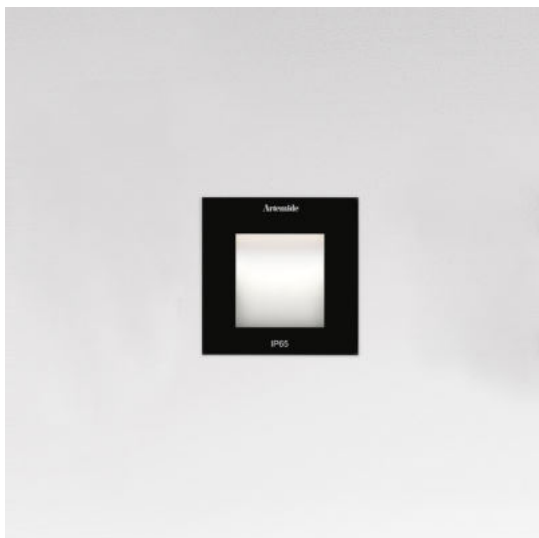

Faci 12 Recessed Glass

Ernesto Gismondi

IP65