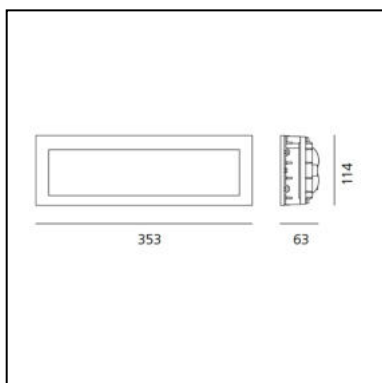

LUMINAIRE

- Watt: **9W**
- Voltage: **220V-240V**
- Delivered lumens output: **265lm**
- CCT: **3000K**
- Efficiency: **100%**
- Efficacy: **29.46lm/W**

DESCRIPTION

Outdoor lamp, installable on walls to provide side lighting for drives or spacious area in gardens, to create a wall washer effect on the ground or ceiling. It's possible to install the device with the light pointed either downwards or upwards.

PRODUCT CODE: T417900W00

FEATURES

- Article Code: **T417900W00**
- Colour: **Black**
- Installation: **Recessed**
- Material: **Aluminum, tempered glass, zamak**
- Series: **Architectural Outdoor**
- Environment: **Outdoor**
- Area contract: **null**
- design by: **Ernesto Gismondi**

DIMENSIONS

- Length: **cm 35.3**
- Height: **cm 11.4**
- Depth: **cm 6.3**
- Cutout shape: **Rectangular**
- Impact Resistance: **IK10**
- Glow Wire Test: **650°**

SOURCES INCLUDED

- Category: **Led**
- Number: **1**
- Watt: **9W**
- Delivered lumens output: **265lm**
- Color temperature (K): **3000K**
- CRI: **85 typ**