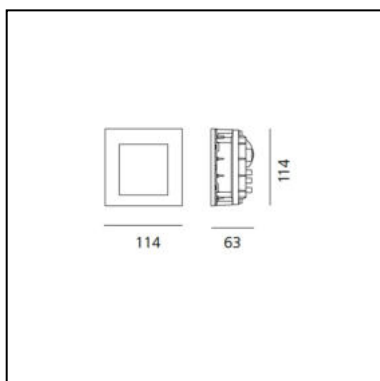

LUMINAIRE

- Watt: **3W**
- Voltage: **220V-240V**
- Delivered lumens output: **62lm**
- CCT: **3000K**
- Efficiency: **100%**
- Efficacy: **20.65lm/W**

DESCRIPTION

Outdoor lamp, installable on walls to provide side lighting for drives or spacious area in gardens, to create a wall washer effect on the ground or ceiling. It's possible to install the device with the light pointed either downwards or upwards.

PRODUCT CODE: T417500W00

FEATURES

- Article Code: **T417500W00**
- Colour: **Black**
- Installation: **Recessed**
- Material: **Aluminum, tempered glass, zamak**
- Series: **Architectural Outdoor**
- Environment: **Outdoor**
- Area contract: **null**
- design by: **Ernesto Gismondi**

DIMENSIONS

- Length: **cm 11.4**
- Height: **cm 11.4**
- Depth: **cm 6.3**
- Cutout shape: **Squared**
- Impact Resistance: **IK10**
- Glow Wire Test: **650°**

SOURCES INCLUDED

- Category: **Led**
- Number: **1**
- Watt: **3W**
- Delivered lumens output: **62lm**
- Color temperature (K): **3000K**
- CRI: **85 typ**