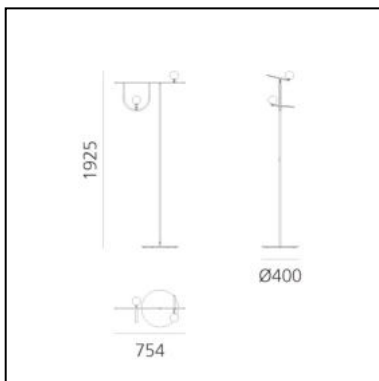

LUMINAIRE

- Watt: **20W**
- Voltage: **220-240V**
- Delivered lumens output: **1414lm**
- CCT: **3000K**
- Efficiency: **84%**
- Efficacy: **70.72lm/W**
- CRI: **90**
- Dimmer Typology: **Touch Dimmer**

DESCRIPTION

The activity of Neri&Hu is founded on constant research and the desire to work on the dynamic interaction of experience, detail, material, shape, and light, rather than adapt to stereotyped formulas. In a blend of tradition and innovation, Yanzi is a lightweight composition of graphic signs. Balanced structures, such as branches or perches, support multiple stylized figures to provide a variety of versions and qualities of light. They are iconic swallows with a brushed brass body, with their head like a white glass sphere enclosing light, either flying free or contained in glass cages. There is unique sensibility in matching warm and cold, essential yet refined materials. Yanzi is an open system, ideal for creating lightweight compositions and light landscapes that animate any space with an elegant poetic attitude.

PRODUCT CODE: 1102010A

FEATURES

- Article Code: **1102010A**
- Colour: **Brushed brass, white, black**
- Installation: **Floor**
- Material: **Brushed brass, blown glass**
- Series: **Design Collection**
- Environment: **Indoor**
- Emission: **Diffused**
- design by: **Neri&Hu**

DIMENSIONS

- Length: **cm 40**
- Width: **cm 75.4**
- Height: **cm 192**
- Base Diameter: **cm 40**

SOURCES INCLUDED

- Category: **Led**
- Number: **2**
- Watt: **7.8W**
- Delivered lumens output: **841lm**
- Color temperature (K): **3000K**
- CRI: **90**
- Color Tolerance: **MacAdam 2SDCM**
- Efficacy: **107lm/W**
- Service Life: **50000-L70**