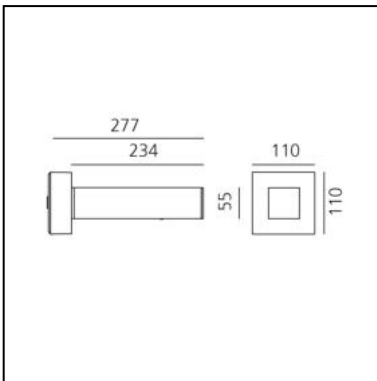

DIMENSIONS

- Length: **cm 27.7**
- Width: **cm 11**
- Height: **cm 11**

Walking - Wall - Light Blade - Blue Light - Yellow

Carlotta de Bevilacqua

IP65   

LUMINAIRE

- Watt: **4W**
- Delivered lumens output: **6lm**
- Efficiency: **10%**
- Efficacy: **1.38lm/W**

DIMENSIONS

- Length: **cm 27.7**
- Width: **cm 11**
- Height: **cm 11**

Walking - Wall - Functional Light - Symmetric Beam - Yellow

Carlotta de Bevilacqua

IP65   

LUMINAIRE

- Watt: **10W**
- Delivered lumens output: **328lm**
- CCT: **3000K**
- Efficiency: **38%**
- Efficacy: **32.83lm/W**
- CRI: **90**

DIMENSIONS

- Length: **cm 27.7**
- Width: **cm 11**
- Height: **cm 11**

Walking - Wall - Functional Light - Asymmetric Beam - Yellow

Carlotta de Bevilacqua

IP65   

LUMINAIRE

- Watt: **10W**
- Delivered lumens output: **443lm**
- CCT: **3000K**
- Efficiency: **52%**
- Efficacy: **44.32lm/W**
- CRI: **90**

DIMENSIONS

- Length: **cm 27.7**
- Width: **cm 11**
- Height: **cm 11**