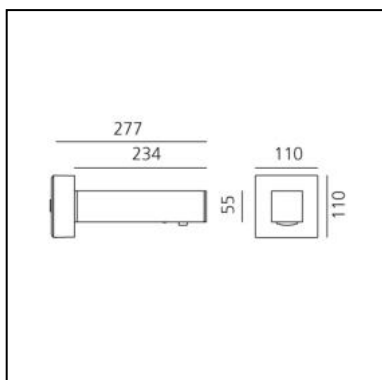

LUMINAIRE

- Watt: **4W**
- Delivered lumens output: **23lm**
- CCT: **3000K**
- Efficiency: **13%**
- Efficacy: **5.65lm/W**
- CRI: **80**

Notes

Compatibility with Artemide App on request

DESCRIPTION

Walking is a family of outdoor appliances that design dynamic lighting landscapes with a new and different approach focused on human perception for visual and psychological details. It can create different luminous landscapes starting from three white or coloured lighting performances, either single or combined within the same element according to a space gradient of structures of different heights.

It defines a new, exciting lighting language, respectful of the surrounding space, which it approaches with deeds that promote its perception and a man-sized experience. A dynamic discovery of space that is allowed, among other things, by the possible interaction with sensors, the Artemide App and advanced intelligences.

PRODUCT CODE: T4503LW060

FEATURES

- Article Code: **T4503LW060**
- Colour: **Yellow**
- Installation: **Wall**
- Material: **Aluminium, Glass**
- Series: **Architectural Outdoor**
- Environment: **Outdoor**
- design by: **Carlotta de Bevilacqua**

DIMENSIONS

- Length: **cm 27.7**
- Width: **cm 11**
- Height: **cm 11**