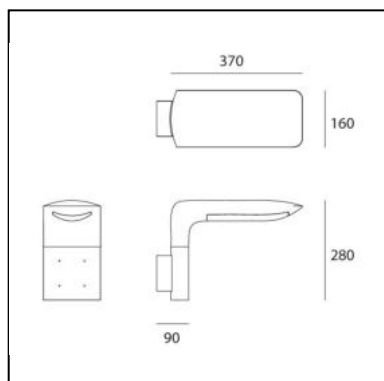

Hila Wall Gray/white

Carlo Colombo

DESCRIPTION

Composed by lamp and wall support.
Lamp unit in die-cast EN-AB 47100 aluminium.
UV resistant diffuser in shock resistant polycarbonate with satiny finish.
Wall support in painted steel.

IP65   

PRODUCT CODE: SCENARIOS

FEATURES

- Article Code: **T085810**
- Colour: **Gray/white**
- Installation: **Wall**
- Material: **Aluminum, polycarbonate**
- Series: **Scenarios**
- Environment: **Outdoor**
- Emission: **Direct**
- design by: **Carlo Colombo**

DIMENSIONS

- Length: **cm 37**
- Width: **cm 16**
- Height: **cm 28**
- Impact Resistance: **IK10**
- Glow Wire Test: **650°**

SOURCES INCLUDED

- Category: **Led**
- Number: **1**
- Watt: **24W**
- Color temperature (K): **3000K**
- CRI: **80**