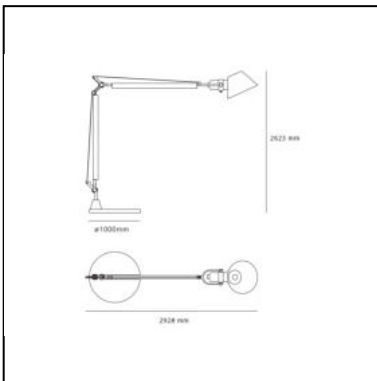

DESCRIPTION

The famous Tolomeo, icon of the Italian Design, becomes giant. In scale 4:1 relative to the table model, it's both indoor and outdoor. Base made up of mass-coloured concrete; mobile-arm structure in extruded EN-AW-6060 aluminium with bright anodizing treatment; diffuser in mass-pigmented polypropylene, screen in light-diffusing silkscreened methacrylate, reflector in painted aluminium; polished-painted articulations in die-cast EN-AB 46100 aluminium; adjustment system in AISI 316 stainless steel; silicone seal gaskets.

IP65