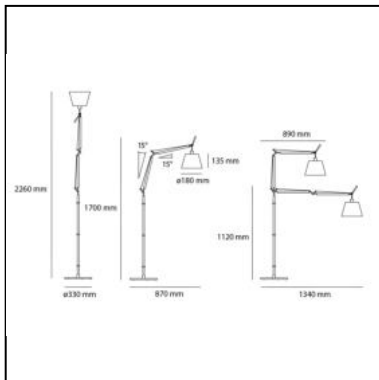

Tolomeo basculante terra - Body Lamp with Parchment Diffuser 180

Michele De Lucchi
Giancarlo Fassina

LUMINAIRE

- Watt: **7,5W**
- Voltage: **220V-240V**
- Delivered lumens output: **816lm**
- Efficiency: **77%**
- Efficacy: **116.58lm/W**
- CRI: **80**

Notes

System of spring balancing. The diffuser normally used, remains vertical regardless of the angle of the arm. Possibility to mount LED source on E27 Socket. Complete lamp consists of body lamp + accessories

DESCRIPTION

Cantilevered arms in polished aluminium; two joints in polished aluminium; diffuser in parchment paper on a plastic frame. The code is referred to the body lamp only

PRODUCT CODE: 0947010A

FEATURES

- Article Code: **0947010A**
- Colour: **Natural**
- Installation: **Floor**
- Material: **Aluminium, parchment paper, steel**
- Series: **Design Collection**
- design by: **Michele De Lucchi, Giancarlo Fassina**

DIMENSIONS

- Height: **cm 170**
- Diameter: **cm 18**
- Max Extension Length: **cm 87**
- Impact Resistance: **N/D**

SOURCES NOT INCLUDED

- Category: **LED RETROFIT**
- Number: **1**
- Watt: **8W**
- Socket: **E27**