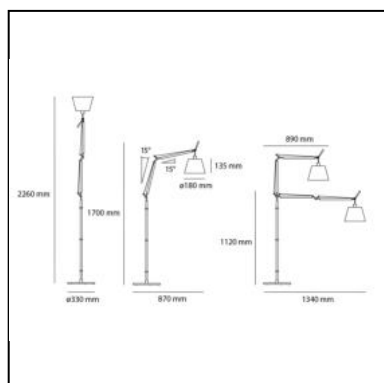

DESCRIPTION

Cantilevered arms in polished aluminium; two joints in polished aluminium; diffuser in parchment paper on a plastic frame. The code is referred to the body lamp only

PRODUCT CODE: 0947010A

FEATURES

DIMENSIONS

- Height: **cm 170**
- Diameter: **cm 18**
- Max Extension Length: **cm 87**
- Impact Resistance: **N/D**

SOURCES NOT INCLUDED

- Category: **LED RETROFIT**
- Number: **1**
- Watt: **8W**
- Socket: **E27**

IP20     

LUMINAIRE

- Watt: **7,5W**
- Voltage: **220V-240V**
- Delivered lumens output: **816lm**
- Efficiency: **77%**
- Efficacy: **116.58lm/W**

Notes

System of spring balancing. The diffuser normally used, remains vertical regardless of the angle of the arm. Possibility to mount LED source on E27 Socket. Complete lamp consists of body lamp + accessories