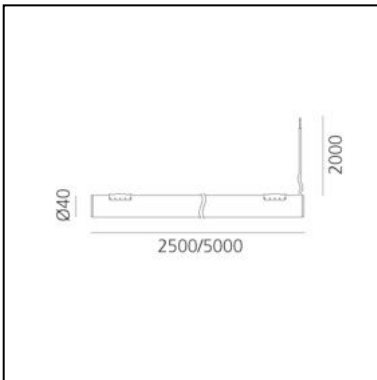

LUMINAIRE

- Watt: **15W/m**
- Delivered lumens output: **960 lm/m**
- CCT: **3000K**
- Efficiency: **100%**
- Efficacy: **64lm/W**
- CRI: **95**
- Dimmable Typology: **APP,Push,Dali**

Notes

10 wall/ceiling supports included

DESCRIPTION

La Linea is a basic principle that generates an open system and a comprehensive relation with space and humans. It turns light into an ideal fixture for outdoor spaces, architectures, parks, or public and urban areas to requalify common spaces, create social and engaging landscapes and promote relations between people and their surroundings.

It easily fits into indoor and outdoor spaces by leveraging on an unprecedented combination of factors, including quality of light, IP protection grade, flexibility, modularity.

BIG's idea is once again transposed, thanks to the know-how of Artemide, into a product that looks basic but it is rich of technological innovation.

Today, new installation possibilities make it an increasingly transversal solution. With an aluminum back bone is possible to suspend La Linea modules creating linear or curved geometries in custom composition.

With the new recessed accessories La Linea can be suspended from the extremities and can freely define the softly curving geometries during installation in the space.

PRODUCT CODE: T4600010

FEATURES

- Article Code: **T4600010**
- Colour: **White**
- Installation: **CeilingWall**
- Material: **Silicone flexible tube**
- Series: **Design Collection, 2021 Artemide Collection, Architectural Outdoor**
- Environment: **Indoor**
- design by: **BIG - Bjarke Ingels Group**

DIMENSIONS

- Length: **cm 500**
- Diameter: **cm 4**