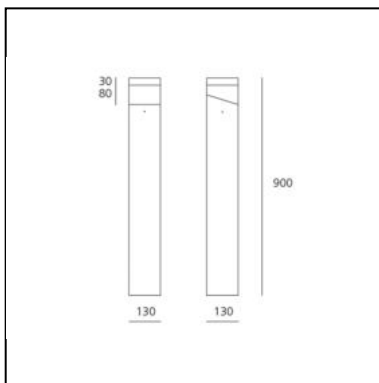

LUMINAIRE

- Watt: **15W**
- Voltage: **220V-240V**
- Delivered lumens output: **481lm**
- CCT: **3000K**
- Efficiency: **34%**
- Efficacy: **32.07lm/W**
- CRI: **90**

DESCRIPTION

Consists of lamp and supporting pole. Lamp support in extruded EN-AW-6060 aluminium, subjected to chromate treatment and painted, height 900mm, with painted steel base flange, with holes for floor installation by means of log bolts or dowels. Lighting unit in die-cast EN-AB 47100 aluminium painted with 3-stage outdoor treatment: nanotechnologies, anti-oxidizing primer, polyester paint. Provided with metalized polycarbonate reflectors. UV resistant diffuser in shock resistant polycarbonate with bright finish. AISI 316 fixing screws and silicone gaskets. Provided with cable and IP67 connector for the connection to the mains suitable for 5-13.5mm diameter cables. IP Rating IP65. Insulation class I. Technical features in compliance with EN60598-1.

PRODUCT CODE: T417200W00

FEATURES

- Article Code: **T417200W00**
- Colour: **Grey antracite**
- Installation: **Floor**
- Material: **Aluminum, polycarbonate**
- Series: **Architectural Outdoor**
- design by: **Ernesto Gismondi**

DIMENSIONS

- Length: **cm 13**
- Width: **cm 13**
- Height: **cm 90**
- Impact Resistance: **IK10**
- Glow Wire Test: **650°**

SOURCES INCLUDED

- Category: **Led**
- Number: **1**
- Watt: **15W**
- Delivered lumens output: **1375lm**
- Color temperature (K): **3000K**
- CRI: **80 typ**
- Color Tolerance: **2SDCM**
- Efficacy: **106lm/W**
- Service Life: **L70(6K)>36,300h**