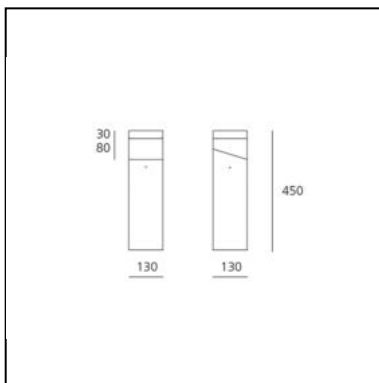

Tetragono Floor 45 - 3000K

Ernesto Gismondi

IP65  

LUMINAIRE

- Watt: **15W**
- Voltage: **220V-240V**
- Delivered lumens output: **481lm**
- CCT: **3000K**
- Efficiency: **34%**
- Efficacy: **32.07lm/W**
- CRI: **90**

DESCRIPTION

Consists of lamp and supporting pole. Lamp support in extruded EN-AW-6060 aluminium, subjected to chromate treatment and painted, height 900mm, with painted steel base flange, with holes for floor installation by means of log bolts or dowels. Lighting unit in die-cast EN-AB 47100 aluminium painted with 3-stage outdoor treatment: nanotechnologies, anti-oxidizing primer, polyester paint. Provided with metalized polycarbonate reflectors. UV resistant diffuser in shock resistant polycarbonate with bright finish. AISI 316 fixing screws and silicone gaskets. Provided with cable and IP67 connector for the connection to the mains suitable for 5-13.5mm diameter cables. IP Rating IP65. Insulation class I. Technical features in compliance with EN60598-1.

DIMENSIONS

- Length: **cm 13**
- Width: **cm 13**
- Height: **cm 45**
- Impact Resistance: **IK10**
- Glow Wire Test: **650°**

SOURCES INCLUDED

- Category: **Led**
- Number: **1**
- Watt: **15W**
- Delivered lumens output: **1375lm**
- Color temperature (K): **3000K**
- CRI: **80 typ**
- Color Tolerance: **2SDCM**
- Efficacy: **106lm/W**
- Service Life: **L70(6K)>36,300h**

DIMENSIONS

- Length: **cm 13**
- Width: **cm 13**
- Height: **cm 90**
- Impact Resistance: **IK10**
- Glow Wire Test: **650°**

SOURCES INCLUDED

- Category: **Led**
- Number: **1**
- Watt: **15W**
- Delivered lumens output: **1375lm**
- Color temperature (K): **3000K**
- CRI: **80 typ**
- Color Tolerance: **2SDCM**
- Efficacy: **106lm/W**
- Service Life: **L70(6K)>36,300h**