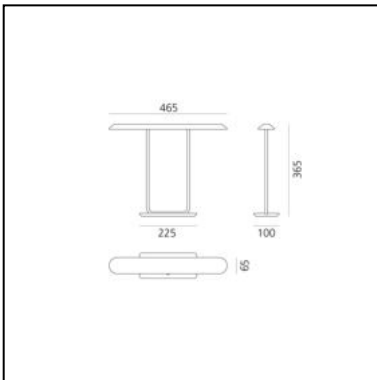

Tempio - Bronze

Atelier Oi

IP20 

LUMINAIRE

- Watt: **14W**
- Delivered lumens output: **524lm**
- CCT: **3000K**
- Efficiency: **52%**
- Efficacy: **37.39lm/W**
- CRI: **90**
- Dimmer Typology: **Optical Touch Dimmer**

DESCRIPTION

"Tempio light draws its inspiration from Japanese temples, from their calm philosophy, their colours and portico forms."

PRODUCT CODE: 0052010A

FEATURES

- Article Code: **0052010A**
- Colour: **Bronze**
- Installation: **Table**
- Material: **Aluminium, steel**
- Series: **Design Collection**
- Environment: **Indoor**
- Emission: **Direct**
- design by: **Atelier Oi**

DIMENSIONS

- Length: **cm 46.5**
- Width: **cm 6.5**
- Height: **cm 36.5**
- Base Length: **cm 22.5**
- Base Width: **cm 10**

SOURCES INCLUDED

- Category: **Led**
- Number: **1**
- Watt: **14W**
- Color temperature (K): **3000K**
- CRI: **80**