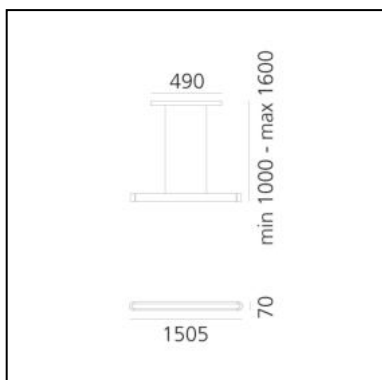

LUMINAIRE

- Power Supply: **Electronic Dimmable Dsi Integrated**
- Watt: **63W**
- Voltage: **220-240V**
- Delivered lumens output: **6711lm**
- CCT: **3000K**
- Efficiency: **79%**
- Efficacy: **106.52lm/W**
- CRI: **80**
- Dimmable Typology: **Push**

Notes

Lamp included. Available mono or double tube (on the same line), in different lengths according to the power of the light source. The suspension cables are also feed cables.

PRODUCT CODE: 1926080A

FEATURES

- Article Code: **1926080A**
- Colour: **Matte Black**
- Installation: **Suspension**
- Material: **Aluminium, methacrylate, polycarbonate**
- Series: **Design Collection**
- Environment: **Indoor**
- Area contract: **Hospitality, null, Retail, Office**
- Emission: **Indirect Flood/direct Dark Light**
- design by: **Neil Poulton**

DIMENSIONS

- Length: **cm 150**
- Width: **cm 7**
- Height: **cm 100**
- Base Length: **cm 49**
- Max Height from ceiling: **cm 160**
- Glow Wire Test: **650°**

SOURCES INCLUDED

- Category: **Led**
- Number: **9**
- Watt: **6.22W**
- Delivered lumens output: **951lm**
- Color temperature (K): **3000K**
- CRI: **80**
- Color Tolerance: **MacAdam 3SDCM**
- Efficacy: **153lm/W**
- Service Life: **50000-L70**