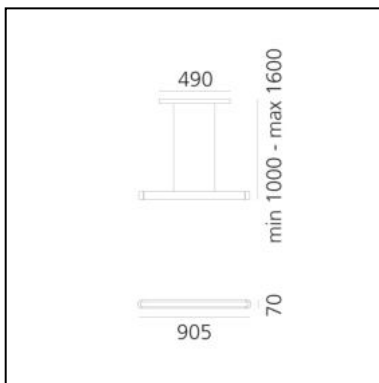

LUMINAIRE

- Watt: **32W**
- Voltage: **220-240V**
- Delivered lumens output: **3707lm**
- CCT: **3000K**
- Efficiency: **79%**
- Efficacy: **115.84lm/W**
- CRI: **80**

Notes

Lamp included. Available mono or double tube (on the same line), in different lengths according to the power of the light source. The suspension cables are also feed cables.

PRODUCT CODE: 1921080A

FEATURES

- Article Code: **1921080A**
- Colour: **Matte Black**
- Installation: **Suspension**
- Material: **Aluminium, methacrylate, polycarbonate**
- Series: **Design Collection**
- Environment: **Indoor**
- Area contract: **Hospitality, null, Retail, Office**
- Emission: **Indirect Flood/direct Dark Light**
- design by: **Neil Poulton**

DIMENSIONS

- Length: **cm 90**
- Width: **cm 7**
- Height: **cm 100**
- Base Length: **cm 49**
- Max Height from ceiling: **cm 160**
- Glow Wire Test: **650°**

SOURCES INCLUDED

- Category: **Led**
- Number: **5**
- Watt: **6W**
- Delivered lumens output: **909lm**
- Color temperature (K): **3000K**
- CRI: **80**
- Color Tolerance: **MacAdam 3SDCM**
- Efficacy: **152lm/W**
- Service Life: **50000-L70**