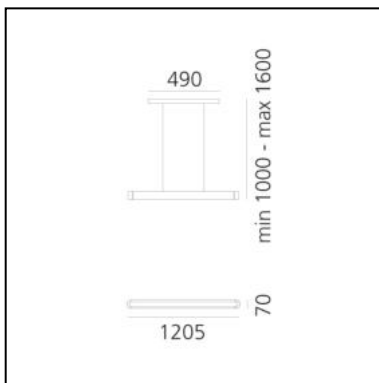

LUMINAIRE

- Watt: **51W**
- Voltage: **220-240V**
- Delivered lumens output: **5772lm**
- CCT: **3000K**
- Efficiency: **79%**
- Efficacy: **113.18lm/W**
- CRI: **80**

Notes

Lamp included. Available mono or double tube (on the same line), in different lengths according to the power of the light source. The suspension cables are also feed cables.

PRODUCT CODE: 1923080A

FEATURES

- Article Code: **1923080A**
- Colour: **Matte Black**
- Installation: **Suspension**
- Material: **Aluminium, methacrylate, polycarbonate**
- Series: **Design Collection**
- Environment: **Indoor**
- Area contract: **Hospitality, null, Retail, Office**
- Emission: **Indirect Flood/direct Dark Light**
- design by: **Neil Poulton**

DIMENSIONS

- Length: **cm 120**
- Width: **cm 7**
- Height: **cm 100**
- Base Length: **cm 49**
- Max Height from ceiling: **cm 160**
- Glow Wire Test: **650°**

SOURCES INCLUDED

- Category: **Led**
- Number: **7**
- Watt: **6.72W**
- Delivered lumens output: **1014lm**
- Color temperature (K): **3000K**
- CRI: **80**
- Color Tolerance: **MacAdam 3SDCM**
- Efficacy: **151lm/W**
- Service Life: **50000-L70**