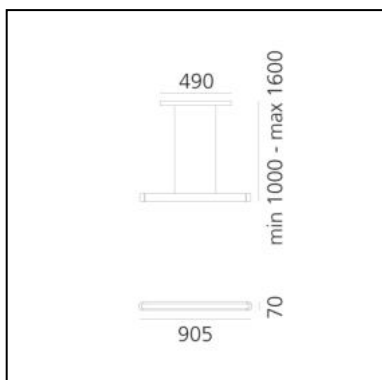

LUMINAIRE

- Power Supply: **Electronic Dimmable Dsi Integrated**
- Watt: **32W**
- Voltage: **220-240V**
- Delivered lumens output: **3707lm**
- CCT: **3000K**
- Efficiency: **79%**
- Efficacy: **115.84lm/W**
- CRI: **80**
- Dimmable Typology: **Push**

Notes

Lamp included. Available mono or double tube (on the same line), in different lengths according to the power of the light source. The suspension cables are also feed cables.

PRODUCT CODE: 1922020A

FEATURES

- Article Code: **1922020A**
- Colour: **Silver**
- Installation: **Suspension**
- Material: **Aluminium, methacrylate, polycarbonate**
- Series: **Design Collection**
- Environment: **Indoor**
- Area contract: **Hospitality, null, Retail, Office**
- Emission: **Indirect Flood/direct Dark Light**
- design by: **Neil Poulton**

DIMENSIONS

- Length: **cm 90**
- Width: **cm 7**
- Height: **cm 100**
- Base Length: **cm 49**
- Max Height from ceiling: **cm 160**
- Glow Wire Test: **650°**

SOURCES INCLUDED

- Category: **Led**
- Number: **5**
- Watt: **6W**
- Delivered lumens output: **914lm**
- Color temperature (K): **3000K**
- CRI: **80**
- Color Tolerance: **MacAdam 3SDCM**
- Efficacy: **153lm/W**
- Service Life: **50000-L70**