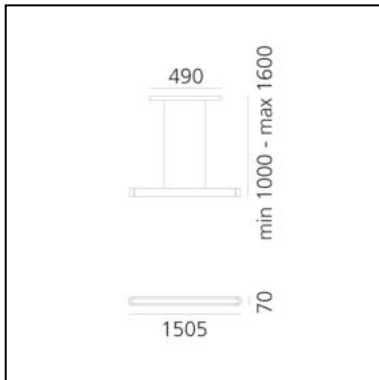

LUMINAIRE

- Watt: **60W**
- Voltage: **220-240V**
- Delivered lumens output: **6711lm**
- CCT: **3000K**
- Efficiency: **79%**
- Efficacy: **111.84lm/W**
- CRI: **80**

Notes

Lamp included. Available mono or double tube (on the same line), in different lengths according to the power of the light source. The suspension cables are also feed cables.

PRODUCT CODE: 1925020A

FEATURES

- Article Code: **1925020A**
- Colour: **Silver**
- Installation: **Suspension**
- Material: **Aluminium, methacrylate, polycarbonate**
- Series: **Design Collection**
- Environment: **Indoor**
- Area contract: **Hospitality, null, Retail, Office**
- Emission: **Indirect Flood/direct Dark Light**
- design by: **Neil Poulton**

DIMENSIONS

- Length: **cm 150**
- Width: **cm 7**
- Height: **cm 100**
- Base Length: **cm 49**
- Max Height from ceiling: **cm 160**
- Glow Wire Test: **650°**

SOURCES INCLUDED

- Category: **Led**
- Number: **9**
- Watt: **6.22W**
- Delivered lumens output: **951lm**
- Color temperature (K): **3000K**
- CRI: **80**
- Color Tolerance: **MacAdam 3SDCM**
- Efficacy: **153lm/W**
- Service Life: **50000-L70**