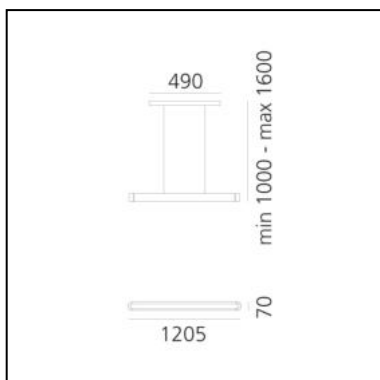

LUMINAIRE

- Power Supply: **Electronic Dimmable Dsi Integrated**
- Watt: **51W**
- Voltage: **220-240V**
- Delivered lumens output: **5772lm**
- CCT: **3000K**
- Efficiency: **79%**
- Efficacy: **113.18lm/W**
- CRI: **80**
- Dimmable Typology: **Push**

Notes

Lamp included. Available mono or double tube (on the same line), in different lengths according to the power of the light source. The suspension cables are also feed cables.

PRODUCT CODE: 1924020A

FEATURES

- Article Code: **1924020A**
- Colour: **Silver**
- Installation: **Suspension**
- Material: **Aluminium, methacrylate, polycarbonate**
- Series: **Design Collection**
- Environment: **Indoor**
- Area contract: **Hospitality, null, Retail, Office**
- Emission: **Indirect Flood/direct Dark Light**
- design by: **Neil Poulton**

DIMENSIONS

- Length: **cm 120**
- Width: **cm 7**
- Height: **cm 100**
- Base Length: **cm 49**
- Max Height from ceiling: **cm 160**
- Glow Wire Test: **650°**

SOURCES INCLUDED

- Category: **Led**
- Number: **6**
- Watt: **6.72W**
- Delivered lumens output: **1014lm**
- Color temperature (K): **3000K**
- CRI: **80**
- Color Tolerance: **MacAdam 3SDCM**
- Efficacy: **151lm/W**
- Service Life: **50000-L70**
- Category: **Led**
- Number: **1**
- Watt: **6.72W**
- Delivered lumens output: **1019lm**
- Color temperature (K): **3000K**
- CRI: **80**
- Color Tolerance: **MacAdam 3SDCM**
- Efficacy: **152lm/W**
- Service Life: **50000-L70**