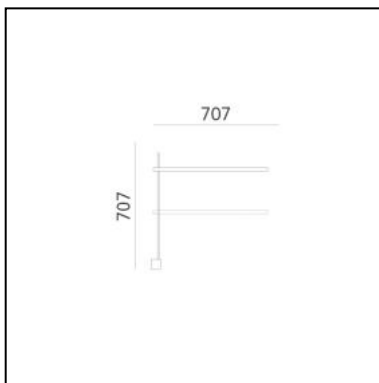

LUMINAIRE

- Watt: **12W**
- Voltage: **100-240V**
- Delivered lumens output: **745lm**
- CCT: **3000K**
- Efficiency: **79%**
- Efficacy: **62.08lm/W**
- CRI: **90**
- Dimmer Typology: **Microswitch Dimmer**

Notes

With dimmer. LEDs included. The body lamp rotates on the horizontal plane and is adjustable in height.

DESCRIPTION

PRODUCT CODE: SCENARIOS

FEATURES

- Article Code: **0677510A**
- Colour: **White**
- Installation: **Wall**
- Material: **Alluminium, technopolymer, steel**
- Series: **Scenarios**
- Environment: **Indoor**
- Area contract: **Hospitality, Office, Residential**
- Emission: **Direct**
- design by: **Neil Poulton**

DIMENSIONS

- Length: **cm 70.7**
- Height: **cm 70.7**
- Glow Wire Test: **650°**

SOURCES INCLUDED

- Category: **Led**
- Number: **1**
- Watt: **10W**
- Delivered lumens output: **1106lm**
- Color temperature (K): **3000K**
- CRI: **90**
- Color Tolerance: **MacAdam 3SDCM**
- Efficacy: **113lm/W**
- Service Life: **50000-L70**