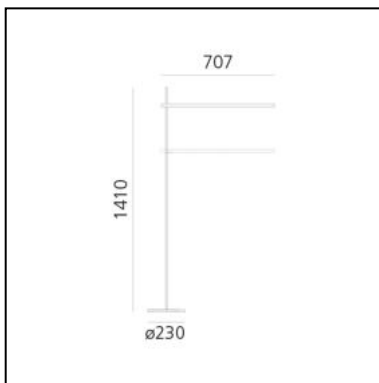

Talak Professional Reading Floor

Neil Poulton

IP20   EAC CE

LUMINAIRE

- Watt: **12W**
- Voltage: **100-240V**
- Delivered lumens output: **745lm**
- CCT: **3000K**
- Efficiency: **79%**
- Efficacy: **62.08lm/W**
- CRI: **90**
- Dimmer Typology: **Microswitch Dimmer**

Notes

The body lamp rotates 360° on the horizontal plane and is adjustable in height. With dimmer.

DESCRIPTION

Base in painted iron; polished chromed steel stem; body lamp in painted thermoplastic resin.

DIMENSIONS

- Length: **cm 70.7**
- Height: **cm 141**
- Base Diameter: **cm 23**
- Rotation: **360°**

SOURCES INCLUDED

- Category: **Led**
- Number: **1**
- Watt: **12W**
- Color temperature (K): **3000K**
- CRI: **90**