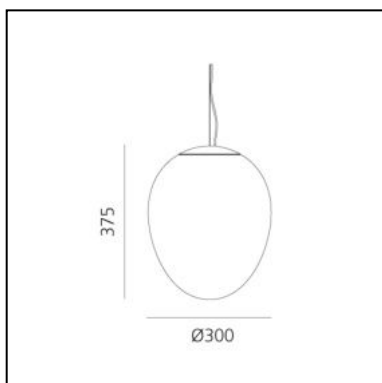

DIMENSIONS

- Height: **cm 55**
- Diameter: **cm 40**

Stellar Nebula - M

BIG - Bjarke Ingels Group

LUMINAIRE

- Watt: **18W**

DESCRIPTION

Stellar Nebula is a family of suspension lamps designed by BIG to interpret and enhance artisan glass blowing with innovative finishing techniques.

DIMENSIONS

- Height: **cm 37.5**
- Diameter: **cm 30**

Stellar Nebula - S

BIG - Bjarke Ingels Group

LUMINAIRE

- Watt: **12W**

DESCRIPTION

Stellar Nebula is a family of suspension lamps designed by BIG to interpret and enhance artisan glass blowing with innovative finishing techniques.

DIMENSIONS

- Height: **cm 30**
- Diameter: **cm 22**