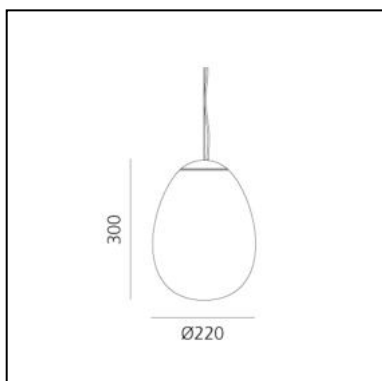

DIMENSIONS

- Height: **cm 55**
- Diameter: **cm 40**

Stellar Nebula - M

BIG - Bjarke Ingels Group

LUMINAIRE

- Watt: **18W**

DESCRIPTION

Stellar Nebula is a family of suspension lamps designed by BIG to interpret and enhance artisan glass blowing with innovative finishing techniques.

DIMENSIONS

- Height: **cm 37.5**
- Diameter: **cm 30**

Stellar Nebula - S

BIG - Bjarke Ingels Group

LUMINAIRE

- Watt: **12W**

DESCRIPTION

Stellar Nebula is a family of suspension lamps designed by BIG to interpret and enhance artisan glass blowing with innovative finishing techniques.

DIMENSIONS

- Height: **cm 30**
- Diameter: **cm 22**