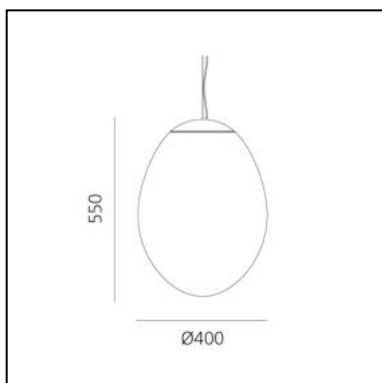

Stellar Nebula - L

BIG - Bjarke Ingels Group

LUMINAIRE

- Watt: **24W**

DESCRIPTION

Stellar Nebula is a family of suspension lamps designed by BIG to interpret and enhance artisan glass blowing with innovative finishing techniques.

DIMENSIONS

- Height: **cm 55**
- Diameter: **cm 40**

Stellar Nebula - M

BIG - Bjarke Ingels Group

LUMINAIRE

- Watt: **18W**

DESCRIPTION

Stellar Nebula is a family of suspension lamps designed by BIG to interpret and enhance artisan glass blowing with innovative finishing techniques.

DIMENSIONS

- Height: **cm 37.5**
- Diameter: **cm 30**

Stellar Nebula - S

BIG - Bjarke Ingels Group

LUMINAIRE

- Watt: **12W**

DESCRIPTION

Stellar Nebula is a family of suspension lamps designed by BIG to interpret and enhance artisan glass blowing with innovative finishing techniques.

DIMENSIONS

- Height: **cm 30**
- Diameter: **cm 22**