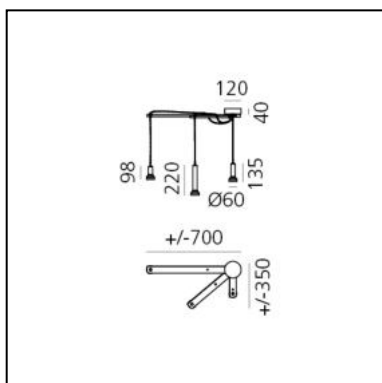

Stabligh Smart - Blue

Arik Levy

IP20 

LUMINAIRE

- Watt: **3x6,8W**
- Efficiency: **100%**

DESCRIPTION

Stabligh Smart start from the intelligent Stabligh suspension system: the three arms supporting the luminous bodies can rotate to close in line or open up to 360° so as to adapt to any spatial configuration and follow flexibly the changing needs of light environments. In Stabligh Smart the lamp body is naked, without the characteristic Stabligh glass, but became colorful, coordinated with the colour of the fabric cables that support them.