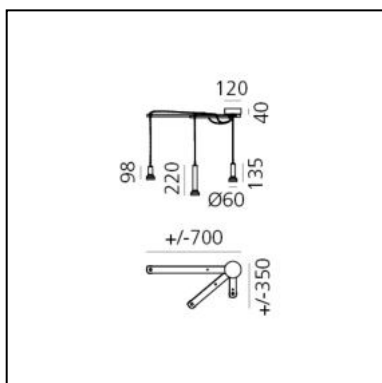

SOURCES NOT INCLUDED

- Category: **LED RETROFIT**
- Number: **3**
- Socket: **GU10**

Stablight Smart - Silver

Arik Levy

IP20 

LUMINAIRE

- Watt: **3x6,8W**
- Efficiency: **100%**

DESCRIPTION