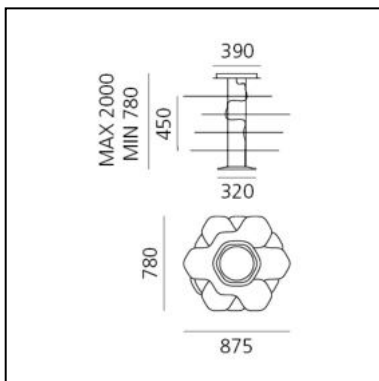

Space Cloud

Ross Lovegrove

IP20  Dimmerable: 

LUMINAIRE

- Watt: **43W**
- Delivered lumens output: **1444lm**
- CCT: **3000K**
- Efficiency: **36%**
- Efficacy: **33.57lm/W**
- CRI: **90**
- Dimmable Typology: **Push**

DESCRIPTION

Suspension lamp "SPACE CLOUD" is a highly modular suspension lighting system with a great potential for creating large density installations. It can be configured in vertical or horizontal layers as light capturing surfaces that allow light to both reflect and be absorbed through each sheets spatially designed hexagonal hole matrix. Its lightweight and made from 100% aluminium that has been anodized so that the colour/surface treatment is an integral part of its physicality as in Space technology. Its concept has been inspired by NASA's photos from space of the Earth and the incredible quality of light one perceives as the colour of the Earth itself influences with warmth and crystal clarity of the sun's rays.

PRODUCT CODE: SCENARIOS

FEATURES

- Article Code: **1728010A**
- Colour: **Aluminium**
- Installation: **Suspension**
- Material: **Aluminium**
- Series: **Scenarios**
- design by: **Ross Lovegrove**

DIMENSIONS

- Base Diameter: **cm 31.4**
- Max Height from ceiling: **cm 200**

SOURCES INCLUDED

- Category: **Led**
- Number: **1**
- Watt: **39W**
- Delivered lumens output: **4230lm**
- Color temperature (K): **3000K**
- CRI: **90**
- Color Tolerance: **MacAdam 2SDCM**