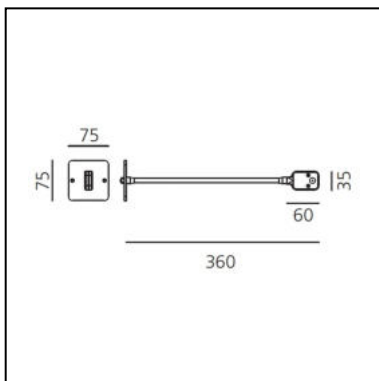

LUMINAIRE

- Watt: **2W**
- Delivered lumens output: **56lm**
- CCT: **3000K**
- Efficiency: **78%**
- Efficacy: **27.95lm/W**
- CRI: **80**

DESCRIPTION

Light fixture with high-performance LED light sources, composed by a head with touch dim, flexible arm, wall plate. Materials: Head in injection mould of aluminium, flexible arm in harmonic iron with silicone sleeve, wall bracket in ABS plastic, lens in PMMA. Specification: Integrated driver.

PRODUCT CODE: SCENARIOS

FEATURES

- Article Code: **NL1760010K002**
- Colour: **Grey**
- Installation: **Wall**
- Material: **Aluminum, steel, ABS, methacrylate**
- Series: **Scenarios**
- design by: **Ernesto Gismondi**

DIMENSIONS

- Length: **cm 36**
- Base Length: **cm 7.5**
- Base Width: **cm 7.5**
- Cutout shape: **Squared**

SOURCES INCLUDED

- Category: **Led**
- Number: **1**
- Watt: **2W**
- Color temperature (K): **3000K**
- Efficacy: **60lm**