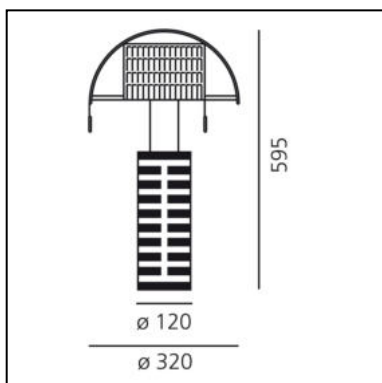

Shogun tavolo

Mario Botta

IP20   

LUMINAIRE

- Watt: **150W**
- Voltage: **220V-240V**
- Delivered lumens output: **2870lm**

DESCRIPTION

Painted metal stem; white adjustable diffusers in painted perforated plate steel.

PRODUCT CODE: A000300

FEATURES

- Article Code: **A000300**
- Colour: **Black / White**
- Installation: **Table**
- Material: **aluminium, steel**
- Series: **Design Collection**
- Environment: **Indoor**
- Area contract: **Residential**
- Emission: **Diffused**
- design by: **Mario Botta**

DIMENSIONS

- Height: **cm 59.5**
- Diameter: **cm 32**
- Base Diameter: **cm 12**

NOT INCLUDED SOURCES

- Category: **HALO**
- Number: **1**
- Lbs: **Qt32**
- Watt: **150W**
- Socket: **E27**
- Color Rendering: **1a**
- Color temperature (K): **2900K**
- Duration (h): **2000h**