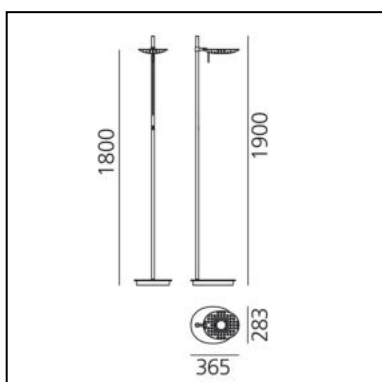

Reall Floor - Aluminium

Carlotta de Bevilacqua
Paolo Dell'Elce

IP20   

LUMINAIRE

- Watt: **45W**
- Delivered lumens output: **3357lm**
- CCT: **3000K**
- Efficiency: **73%**
- Efficacy: **74.6lm/W**
- CRI: **90**

DESCRIPTION

A single latest-generation LED light source of just 40W guarantees the same illuminance values that are obtainable with a 400W halogen. Visual lightness and thermodynamics are the main characteristics of the project: the head, made of die-cast aluminium, is appropriately shaped and perforated to form a permeable visual interface for the space where it is placed and facilitates heat exchange, guaranteeing optimum dissipation of the heat produced by the light source

DIMENSIONS

- Length: **cm 36.5**
- Width: **cm 28.3**
- Height: **cm 190**
- Base Length: **cm 36.5**
- Base Width: **cm 28.3**
- Glow Wire Test: **750°C**

SOURCES INCLUDED

- Category: **Led**
- Number: **1**
- Watt: **45W**
- Color temperature (K): **3000K**
- CRI: **90**