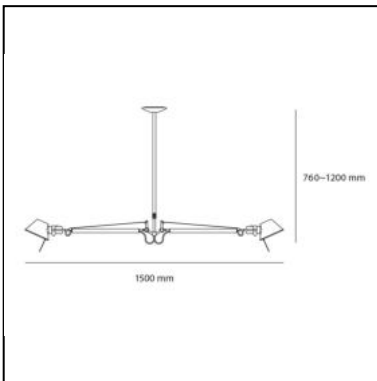

Tolomeo Suspension 2 Bracci

Michele De Lucchi
Giancarlo Fassina

LUMINAIRE

- Watt: **21W**
- Voltage: **220V-240V**
- Delivered lumens output: **1230lm**
- Efficiency: **50%**
- Efficacy: **58.56lm/W**
- CRI: **80**

Notes

Possibility to mount LED source on E27 Socket

DESCRIPTION

Cantilevered arms in polished aluminium; diffuser in matt anodised aluminium; joints in polished aluminium. The code refers to the luminaire's body only

PRODUCT CODE: A036400

FEATURES

- Article Code: **A036400**
- Colour: **Aluminium**
- Installation: **Suspension**
- Material: **Aluminium**
- Series: **Design Collection**
- design by: **Michele De Lucchi, Giancarlo Fassina**

DIMENSIONS

- Width: **cm 150**
- Height: **cm 76**
- Max Height from ceiling: **cm 120**

SOURCES NOT INCLUDED

- Category: **LED RETROFIT**
- Number: **2**
- Watt: **8W**
- Socket: **E27**