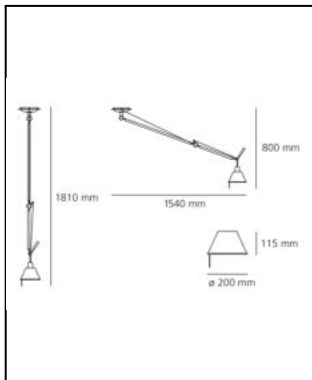

Tolomeo suspension decentralized - Body Lamp

Michele De Lucchi
Giancarlo Fassina

IP20     Dimmerable: 

LUMINAIRE

- Watt: **10,5W**
- Voltage: **220V-240V**
- Delivered lumens output: **615lm**
- Efficiency: **58%**
- Efficacy: **61.49lm/W**
- CRI: **80**

DIMENSIONS

- Height: **cm 80**
- Diameter: **cm 20**
- Max Height from ceiling: **cm 181**
- Max Extension Length: **cm 154**

SOURCES NOT INCLUDED

- Category: **LED RETROFIT**
- Number: **1**
- Watt: **8W**
- Socket: **E27**

- Width: **cm 130**
- Height: **cm 93**
- Diameter: **cm 24**
- Max Height from ceiling: **cm 148**

SOURCES NOT INCLUDED

- Category: **LED RETROFIT**
- Number: **2**
- Watt: **17W**
- Socket: **E27**

ALTERNATIVE SOURCES

DIMENSIONS

- Base Width: **cm 5**
- Base Diameter: **cm 18**
- Max Height from ceiling: **cm 200**

SOURCES NOT INCLUDED

- Category: **LED RETROFIT**
- Number: **1**
- Watt: **21W**
- Socket: **E27**

Accessories