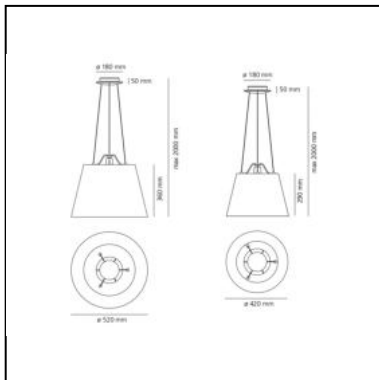

LUMINAIRE

- Watt: **21W**
- Voltage: **220V-240V**
- Delivered lumens output: **1411lm**
- Efficiency: **58%**
- Efficacy: **67.20lm/W**
- CRI: **80**

Notes

Possibility to mount LED source on E27 Socket. Complete lamp consists of body lamp + accessories

DESCRIPTION

Aluminium and transparent injection-moulded methacrylate structure; diffuser in parchment paper on a plastic frame. The code refers to the luminaire's body only, for the diffusers options please consult the "Accessory" section.

PRODUCT CODE: 0782010A

FEATURES

- Article Code: **0782010A**
- Colour: **Aluminium**
- Installation: **Suspension**
- Material: **Aluminum**
- Series: **Design Collection**
- design by: **Michele De Lucchi, Giancarlo Fassina**

DIMENSIONS

- Base Width: **cm 5**
- Base Diameter: **cm 18**
- Max Height from ceiling: **cm 200**

SOURCES NOT INCLUDED

- Category: **LED RETROFIT**
- Number: **1**
- Watt: **21W**
- Socket: **E27**