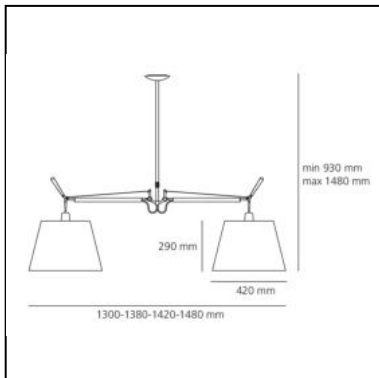

LUMINAIRE

- Watt: **42W**
- Voltage: **220V-240V**
- Delivered lumens output: **4253lm**
- Efficiency: **87%**
- Efficacy: **101.25lm/W**
- CRI: **80**

Notes

Possibility to mount LED source on E27 Socket. Complete lamp consists of body lamp + accessories

DESCRIPTION

Cantilevered arms in polished aluminium; diffuser in parchment paper on a plastic frame, joints in polished aluminium. The code refers to the luminaire's body only

PRODUCT CODE: 0630010A

FEATURES

- Article Code: **0630010A**
- Colour: **Aluminium**
- Installation: **Suspension**
- Material: **Aluminum**
- Series: **Design Collection**
- design by: **Michele De Lucchi, Giancarlo Fassina**

DIMENSIONS

- Width: **cm 130**
- Height: **cm 93**
- Diameter: **cm 24**
- Max Height from ceiling: **cm 148**

SOURCES NOT INCLUDED

- Category: **LED RETROFIT**
- Number: **2**
- Watt: **17W**
- Socket: **E27**

ALTERNATIVE SOURCES

- Category: **LED RETROFIT**
- Number: **2**
- Watt: **21W**
- Socket: **E27**